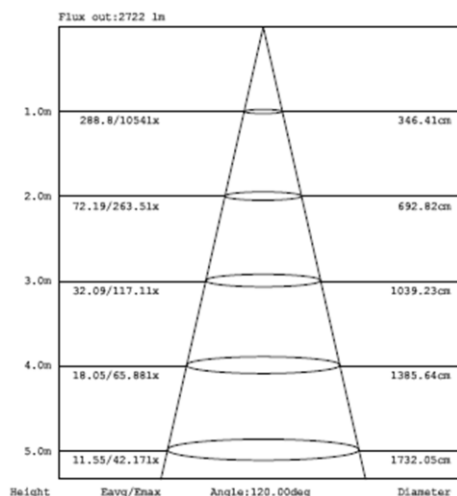

Dimension and Illumination Diagram

Ordering Information

Sheenly	Class	Watt	CCT	Model	Finishing	Options
SL=Sheenly Lighting	PAN=Panel	40W 60W	WW=3000 ±200K NW=4000 ±250K PW=5700 ±350K	R60	BK=Black WH=White	UD=Up/down Lighting TP=Transparent

*Standard finishing comes in White, for other finishing color please specify when place the order.

Part Number	Power	CCT	Lumen Output	Beam	Dimension
SL-PAN-40W-WW-R60-UD-TP	40W	3000K/4000K/5700K	3400	120°	D580*15 mm
SL-PAN-40W-NW-R60-UD-TP			3400	120°	D580*15 mm
SL-PAN-40W-PW-R60-UD-TP			3400	120°	D580*15 mm
SL-PAN-60W-WW-R60-UD-TP	60W	3000K/4000K/5700K	5000	120°	D580*15 mm
SL-PAN-60W-NW-R60-UD-TP			5000	120°	D580*15 mm
SL-PAN-60W-PW-R60-UD-TP			5000	120°	D580*15 mm