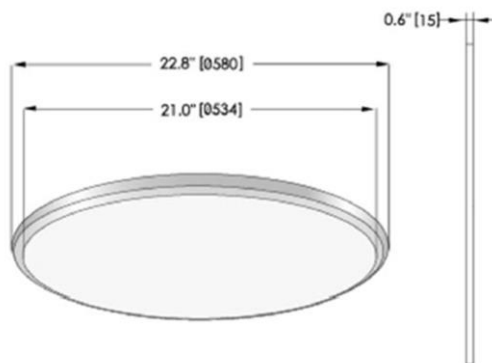

Dimension and Illumination Diagram

Ordering Information

Sheenly	Class	Watt	CCT	Model	Finishing	Options
SL=Sheenly Lighting	PAN=Panel	40W 60W	WW=3000 ±200K NW=4000 ±250K PW=5700 ±350K	R60	BK=Black WH=White	UD=Up/down Lighting TP=Transparent

*Standard finishing comes in White, for other finishing color please specify when place the order.

Part Number	Power	CCT	Lumen Output	Beam	Dimension
SL-PAN-40W-WW-R60-UD-TP	40W	3000K/4000K/5700K	3400	120°	D580*15 mm
SL-PAN-40W-NW-R60-UD-TP			3400	120°	D580*15 mm
SL-PAN-40W-PW-R60-UD-TP			3400	120°	D580*15 mm
SL-PAN-60W-WW-R60-UD-TP	60W	3000K/4000K/5700K	5000	120°	D580*15 mm
SL-PAN-60W-NW-R60-UD-TP			5000	120°	D580*15 mm
SL-PAN-60W-PW-R60-UD-TP			5000	120°	D580*15 mm