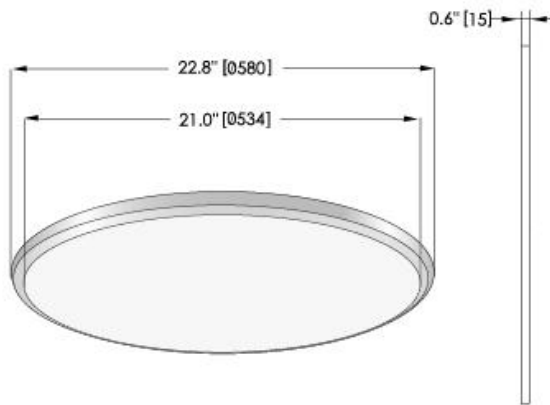

### Features

- Diameter 580mm
- Modern, stylish and Innovative design
- Uniform light output
- White/Black/Silver finishing available
- Durable with life span over 50,000 hours
- 5 Years Guarantee
- Simple and convenient installation

### Specifications

<b>Dimension</b>	D580*15 mm
<b>Power &amp; Lumen Output</b>	
40W	4000 lm @ 4000K
60W	6000 lm @ 4000K
<b>Color Temperature</b>	
Warm White	3000 ±200K
Natural White	4000 ±250K
Pure White	5700 ±350K
<b>Color Rendering Index</b>	>80
<b>Rated Life (L70)</b>	50,000 Hours
<b>Housing</b>	Aluminum
<b>Beam Spread</b>	Transparent
<b>Operating Temperature</b>	-20°C to +45°C (Amb.)
<b>Input Voltage</b>	200-240V/AC
<b>Power Factor</b>	>0.95
<b>Working Voltage</b>	
40W	25 V/DC
60W	38 V/DC
<b>Working Current</b>	
40W	1050mA
60W	1400mA
<b>Net Weight</b>	3.15 Kg
<b>Glow Wire</b>	650 °C (850°C Optional)
<b>IP</b>	IP40
<b>IK</b>	IK05
<b>Installation</b>	Suspension

## Dimension and Illumination Diagram

Inch [mm]

\*Standard finishing comes in White, for other finishing color please specify when place the order.

Part Number	Power	CCT	Lumen Output	Beam	Dimension
SL-PAN-40W-WW-R60-UD-TP	40W	3000K/4000K/5700K	4000	transparent	D580*15 mm
SL-PAN-40W-NW-R60-UD-TP	40W	3000K/4000K/5700K	4000	transparent	D580*15 mm
SL-PAN-40W-PW-R60-UD-TP	40W	3000K/4000K/5700K	4000	transparent	D580*15 mm
SL-PAN-60W-WW-R60-UD-TP	60W	3000K/4000K/5700K	6000	transparent	D580*15 mm
SL-PAN-60W-NW-R60-UD-TP	60W	3000K/4000K/5700K	6000	transparent	D580*15 mm
SL-PAN-60W-PW-R60-UD-TP	60W	3000K/4000K/5700K	6000	transparent	D580*15 mm