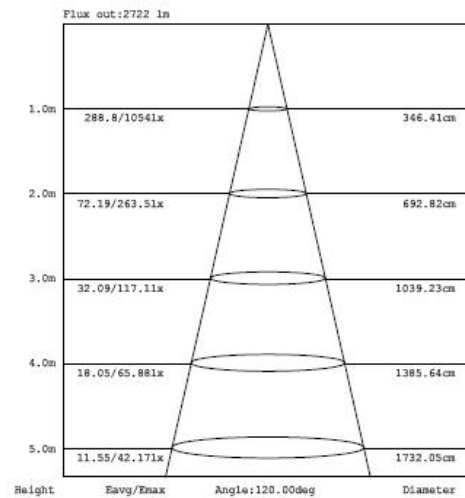

### Specifications

<b>Dimension</b>	D580*15 mm
<b>Power &amp; Lumen Output</b>	
40W	4000 lm @ 4000K
60W	6000 lm @ 4000K
<b>Color Temperature</b>	
Warm White	3000 ±200K
Natural White	4000 ±250K
Pure White	5700 ±350K
<b>Color Rendering Index</b>	>80
<b>Rated Life (L70)</b>	50,000 Hours
<b>Housing</b>	Aluminum
<b>Beam Spread</b>	Transparent
<b>Operating Temperature</b>	-20°C to +45°C (Amb.)
<b>Input Voltage</b>	200-240V/AC
<b>Power Factor</b>	>0.95
<b>Working Voltage</b>	
40W	25 V/DC
60W	38 V/DC
<b>Working Current</b>	
40W	1050mA
60W	1400mA
<b>Net Weight</b>	3.15 Kg
<b>Glow Wire</b>	650 °C (850°C Optional)
<b>IP</b>	IP40
<b>IK</b>	IK05
<b>Installation</b>	Suspension

## Dimension and Illumination Diagram

Inch [mm]