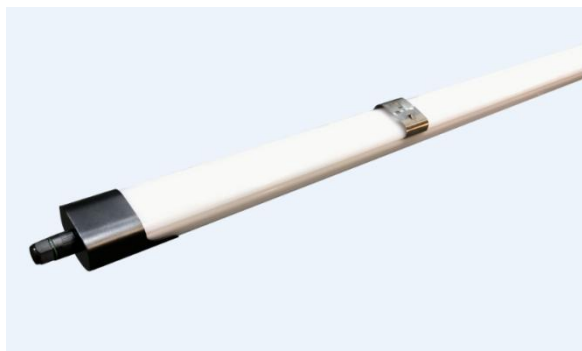

Tripo Mini

Features

- Up to 105 lm/watt
- Modern, stylish, excellent surface treatment
- Water proof, Dust proof, Corrosion proof
- Super-fast installation, suspended or surface mounted
- Low operating temperature, makes it extremely versatile under different easy/hard operating conditions
- Light weight
- 5 Years Guarantee

Applications

- Parking lot
- Warehouse
- Tunnel
- Basement
- Industrial Lighting

LED Weather-proof Light Tripo Mini

LED Weather-proof Light Tripo Mini is Sheenly's new design for industrial lighting. It adopts auto human being detection for light on/off, light goes on when someone passes, light goes off to 10% brightness when no one. High wide detection range within 15 meters.

The whole structure well ensures IP65 waterproof and 5 years guarantee.

Specifications

Dimension

| | |
|-----|-------------------|
| 20W | 1150 x 50 x 35 mm |
| 25W | 1150 x 50 x 35 mm |
| 50W | 1450 x 50 x 35 mm |