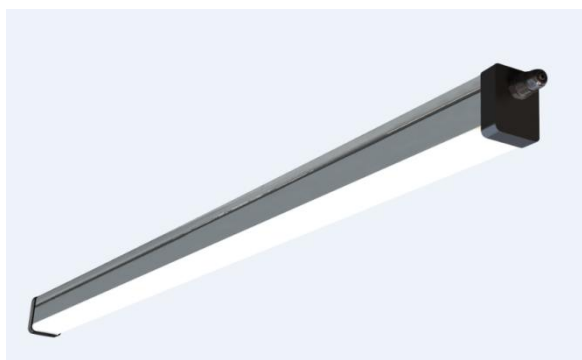

### Features

- Up to 110 lm/watt
- Modern, stylish, excellent surface treatment
- Water proof, Dust proof, Corrosion proof
- Super-fast installation, suspended or surface mounted
- Low operating temperature, makes it extremely versatile under different easy/hard operating conditions
- Light weight
- Type of connection is linkable
- 5 Years Guarantee

## LED Weather-proof Light Tripo Linkable

LED Weather-proof Light Tripo Linkable is Sheenly's new design for industrial lighting. It adopts auto human being detection for light on/off, light goes on when someone passes, light goes off to 10% brightness when no one. High wide detection range within 15 meters. The whole structure well ensures IP65 waterproof and 5 years guarantee.

#### Dimension

30W	1150 x 60 x 76 mm
40W	1150 x 60 x 76 mm
	1450 x 60 x 76 mm
50W	1450 x 60 x 76 mm