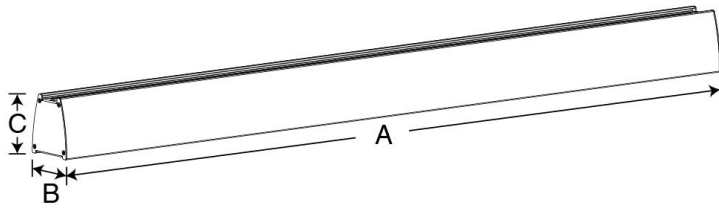

Specifications

Dimension ([mm])

40W	1150*75*84
50W	1450*75*84

Power & Lumen Output

40W	3300 lm @ 4000K
50W	5200 lm @ 4000K

Color Temperature

Warm White	3000 ± 200K
Natural White	4000 ± 250K
Pure White	5700 ± 350K

Dimension

	Dimension A [mm]	Dimension B [mm]	Dimension C [mm]
40W	1150	75	84
50W	1450	75	84

Ordering Information

Sheenly	Class	Watt	CCT	Model	Options
SL=Sheenly Lighting	LIN=Linear Light	40W 50W	WW =3000 ±200K NW =4000 ±250K DW =5000 ±300K	P4 P5	UD