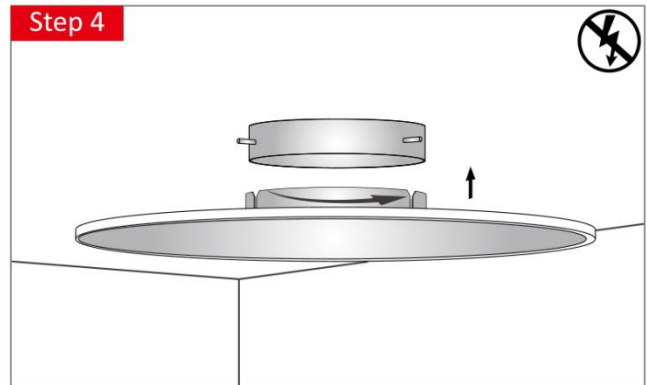

Packing Information

Part Number	Pcs./Inner box	Master Carton Size[mm]	Pcs./Master Carton	Pcs./20' Container	Pcs./40' Container
SL-PAN-40W-XW-R60	1	L665*W220*H685	5	1200	2400
SL-PAN-60W-XW-R60	1	L665*W220*H685	5	1200	2400

Shanghai Sheenly Lighting Co., Ltd.

No. 2755 SanLu Road, Minhang District Shanghai 201112, China

Tel: (+86)-21-6411 3138 Fax: (+86)-21-6411 3862

*All specifications subject to change without notice.

©2009-2016 Sheenly Lighting all rights reserved.

LED Round Panel Light R580 Surface Mounted