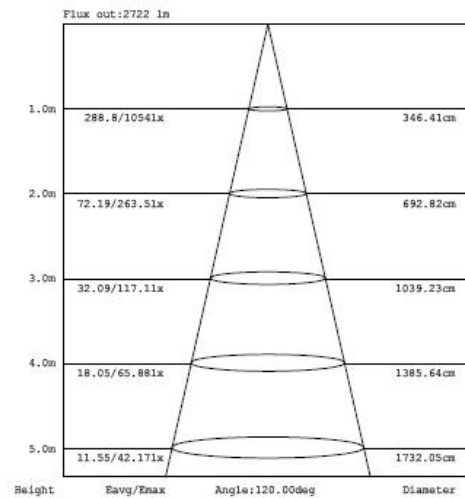

R580

Features

- Diameter 580mm
- Modern, stylish and Innovative design
- Uniform light output
- Up/Down Lighting Optional
- Transparent Optional
- White/Black/Silver finishing available
- Durable with life span over 50,000 hours
- 5 Years Guarantee
- Simple and convenient installation

Specifications

Dimension	D580*15 mm
Power & Lumen Output	
40W	3600 lm @ 4000K
60W	5400 lm @ 4000K
Color Temperature	
Warm White	3000 ±200K
Natural White	4000 ±250K
Pure White	5700 ±350K
Color Rendering Index	>80
Rated Life (L70)	50,000 Hours
Housing	Aluminum
Optics	Opal
Beam Spread	120°
Operating Temperature	-20°C to +45°C (Amb.)
Input Voltage	100-277/200-240V/AC
Power Factor	>0.95
Working Voltage	
40W	25 V/DC
60W	38 V/DC
Working Current	
	40W@1050mA
	60W@1400mA
Net Weight	3.15 Kg
Glow Wire	650 °C (850°C Optional)
IP	IP40
IK	IK05
Installation	Pendant Mounted Surface Mounted

Dimension and Illumination Diagram

Ordering Information

Sheenly	Class	Watt	CCT	Model	Finishing	Options
SL=Sheenly Lighting	PAN=Panel	40W 60W	WW=3000 ±200K NW=4000 ±250K PW=5700 ±350K	R60	WH=White	

*Standard finishing comes in White, for other finishing color please specify when place the order.

Part Number	Power	CCT	Lumen Output	Beam	Dimension
SL-PAN-40W-WW-R60	40W	3000K/4000K/5700K	3600	120°	D580*15 mm
SL-PAN-40W-NW-R60			3600	120°	D580*15 mm
SL-PAN-40W-PW-R60			3600	120°	D580*15 mm
SL-PAN-60W-WW-R60	60W	3000K/4000K/5700K	5400	120°	D580*15 mm
SL-PAN-60W-NW-R60			5400	120°	D580*15 mm
SL-PAN-60W-PW-R60			5400	120°	D580*15 mm