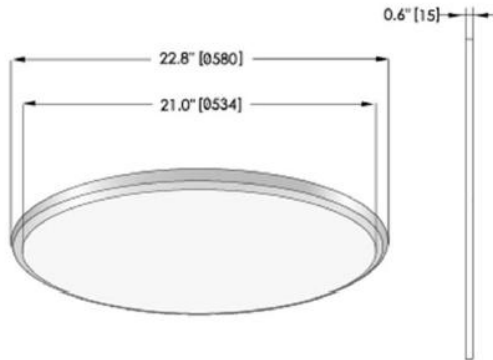

R580

Features

- Diameter 580mm
- Modern, stylish and Innovative design
- Uniform light output
- Up/Down Lighting Optional
- Transparent Optional
- White/Black/Silver finishing available
- Durable with life span over 50,000 hours
- 5 Years Guarantee
- Simple and convenient installation

Specifications

Dimension	D580*15 mm
Power & Lumen Output	
40W	3600 lm @ 4000K
60W	5400 lm @ 4000K
Color Temperature	
Warm White	3000 ±200K
Natural White	4000 ±250K
Pure White	5700 ±350K
Color Rendering Index	>80
Rated Life (L70)	50,000 Hours
Housing	Aluminum
Optics	Opal
Beam Spread	120°
Operating Temperature	-20°C to +45°C (Amb.)
Input Voltage	100-277/200-240V/AC
Power Factor	>0.95
Working Voltage	
40W	25 V/DC
60W	38 V/DC
Working Current	
	40W@1050mA
	60W@1400mA
Net Weight	3.15 Kg
Glow Wire	650 °C (850°C Optional)
IP	IP40
IK	IK05
Installation	Pendant Mounted Surface Mounted

Dimension and Illumination Diagram

Ordering Information

Sheenly	Class	Watt	CCT	Model	Finishing	Options
SL=Sheenly Lighting	PAN=Panel	40W 60W	WW=3000 ±200K NW=4000 ±250K PW=5700 ±350K	R60	WH=White	

*Standard finishing comes in White, for other finishing color please specify when place the order.

Part Number	Power	CCT	Lumen Output	Beam	Dimension
SL-PAN-40W-WW-R60	40W	3000K/4000K/5700K	3600	120°	D580*15 mm
SL-PAN-40W-NW-R60			3600	120°	D580*15 mm
SL-PAN-40W-PW-R60			3600	120°	D580*15 mm
SL-PAN-60W-WW-R60	60W	3000K/4000K/5700K	5400	120°	D580*15 mm
SL-PAN-60W-NW-R60			5400	120°	D580*15 mm
SL-PAN-60W-PW-R60			5400	120°	D580*15 mm