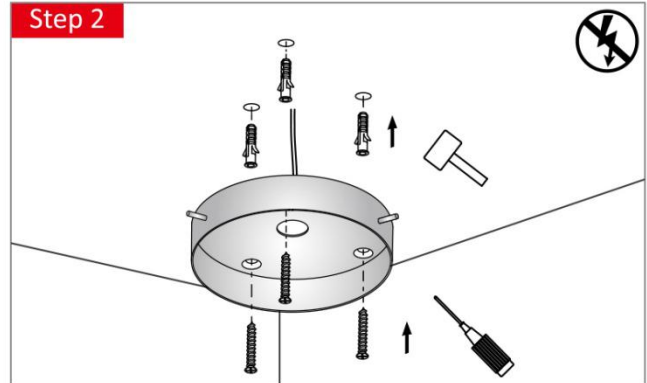

Packing Information

Part Number	Pcs./Inner box	Master Carton Size[mm]	Pcs./Master Carton	Pcs./20' Container	Pcs./40' Container
SL-PAN-40W-XW-R60	1	L665*W220*H685	5	1200	2400
SL-PAN-60W-XW-R60	1	L665*W220*H685	5	1200	2400

Shanghai Sheenly Lighting Co., Ltd.

No. 2755 SanLu Road, Minhang District Shanghai 201112, China

Tel: (+86)-21-6411 3138 Fax: (+86)-21-6411 3862

*All specifications subject to change without notice.

©2009-2016 Sheenly Lighting all rights reserved.

LED Round Panel Light R580 Surface Mounted