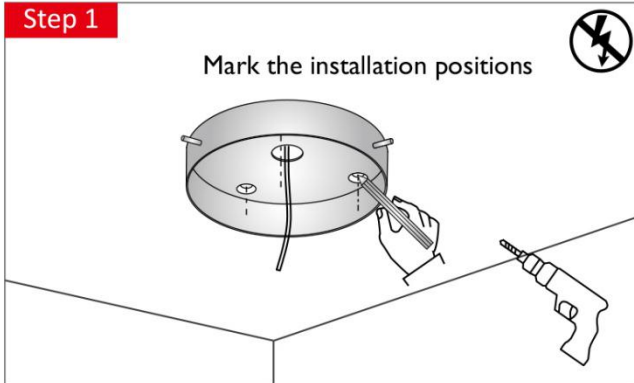

Packing Information

Part Number	Pcs./Inner box	Master Carton Size[mm]	Pcs./Master Carton	Pcs./20' Container	Pcs./40' Container
SL-PAN-40W-XW-R60	1	L665*W220*H685	5	1200	2400
SL-PAN-60W-XW-R60	1	L665*W220*H685	5	1200	2400

Shanghai Sheenly Lighting Co., Ltd.

No. 2755 SanLu Road, Minhang District Shanghai 201112, China

Tel: (+86)-21-6411 3138 Fax: (+86)-21-6411 3862

*All specifications subject to change without notice.

©2009-2016 Sheenly Lighting all rights reserved.

LED Round Panel Light R580 Surface Mounted