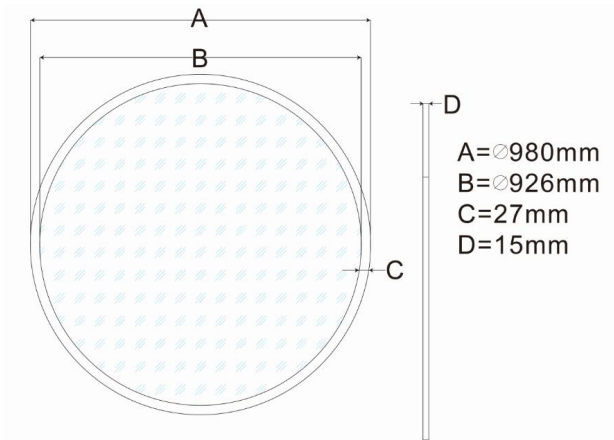

Sheenly LED Panel light is a modern design of office lighting. Moreover, Sheenly Panel light creates extremely harmonies and uniform lights, which conventional light never achieved.

Specifications

Dimension	D980*15 mm
Power & Lumen Output	65W 5850 lm @ 4000K
Color Temperature	Warm White 3000 ±200K Natural White 4000 ±250K Pure White 5700 ±350K
Color Rendering Index	>80
Rated Life (L70)	50,000 Hours
Housing	Aluminum
Optics	Opal
Beam Spread	120°
Operating Temperature	-20°C to +40°C (Amb.)
Input Voltage	100-240V/AC
Power Factor	>0.95
Working Voltage & Current	65W 39±2 V/DC 1400mA
Net Weight	10 Kg
Glow Wire	650 °C (850°C Optional)
IP	IP40
Installation	Pendant Mounted

Dimension

Ordering Information

Sheenly	Class	Watt	CCT	Model	Finishing	Options
SL=Sheenly Lighting	PAN=Panel	65W	WW =3000 ±200K NW =4000 ±250K PW =5700 ±350K	R100	WH=White	

*Standard finishing comes in White, for other finishing color please specify when place the order.

Part Number	Power	CCT	Lumen Output	Beam	Dimension
SL-PAN-65W-WW-R100	65W	3000K/4000K/5700K	5850	120°	D980*15 mm
SL-PAN-65W-NW-R100			5850		
SL-PAN-65W-PW-R100			5850		

Accessory

Suspension Kit:
Round Driver Box, etc