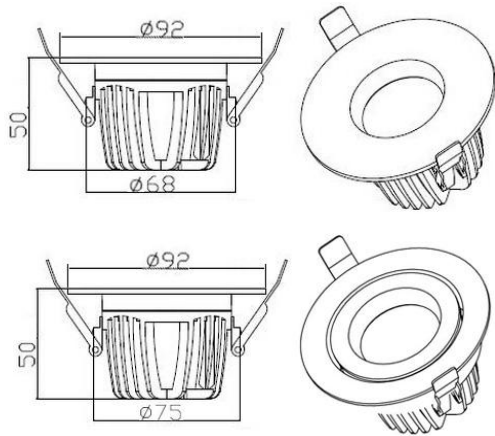

## Installation

Clip in

## Dimension and Illumination Diagram (mm)

2.5" / 2.5"R

4" / 6"

Model	A	B	C
C4	Φ160	Φ150	70
C6	Φ200	Φ190	100

2.5" Single / Double Gird