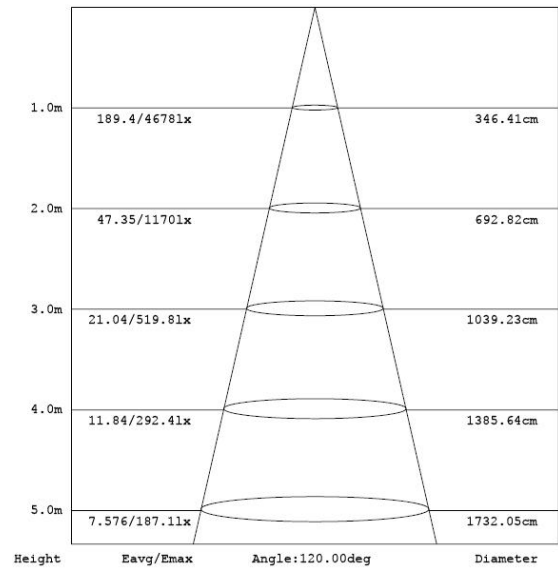

## Dimension and Illumination Diagram (mm)

2.5" / 2.5"R

4" / 6"

Model	A	B	C
C4	Φ160	Φ150	70
C6	Φ200	Φ190	100

2.5" Single / Double Gird