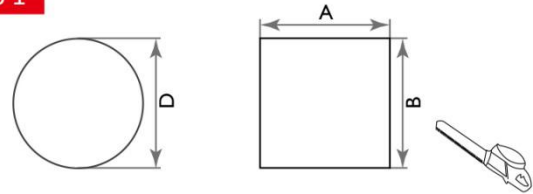

Classic Downlight - Clip in

Available Type

- ☒ C25
- ☒ C4
- ☒ C25G Single
- ☒ CG Single
- ☒ C25R
- ☒ C6
- ☒ C25G Double
- ☒ CG Double

Step 1