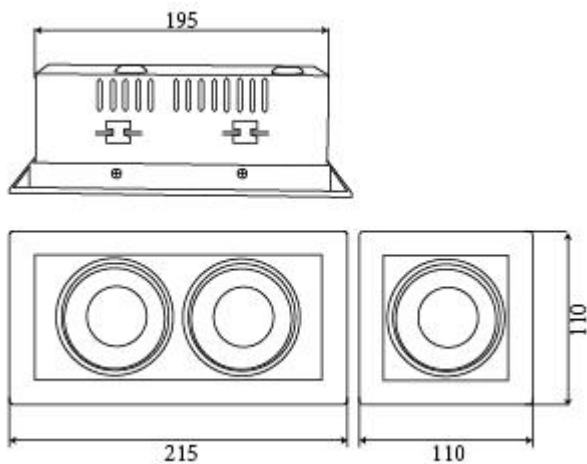

## Dimension and Illumination Diagram (mm)

2.5" / 2.5"R

4" / 6"

Model	A	B	C
C4	Φ160	Φ150	70
C6	Φ200	Φ190	100

2.5" Single / Double Gird