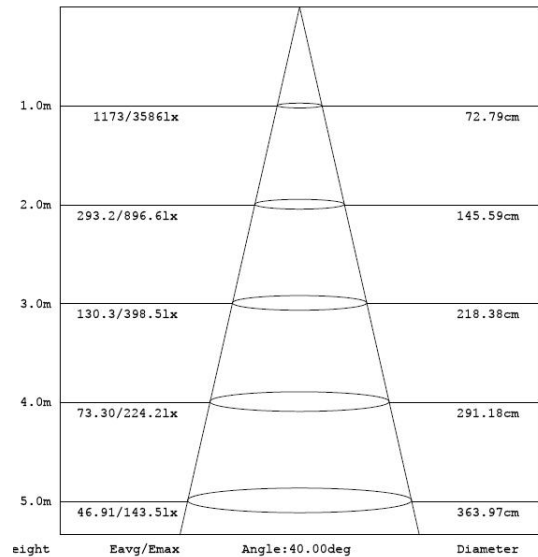

## Dimension and Illumination Diagram (mm)

2.5" / 2.5"R

4" / 6"

Model	A	B	C
C4	Φ160	Φ150	70
C6	Φ200	Φ190	100

2.5" Single / Double Gird