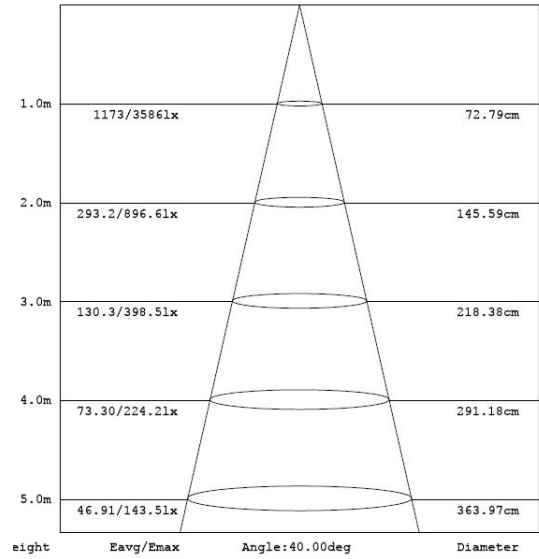

## Dimension and Illumination Diagram (mm)

2.5" / 2.5"R

4" / 6"

Model	A	B	C
C4	Φ160	Φ150	70
C6	Φ200	Φ190	100

2.5" Single / Double Gird