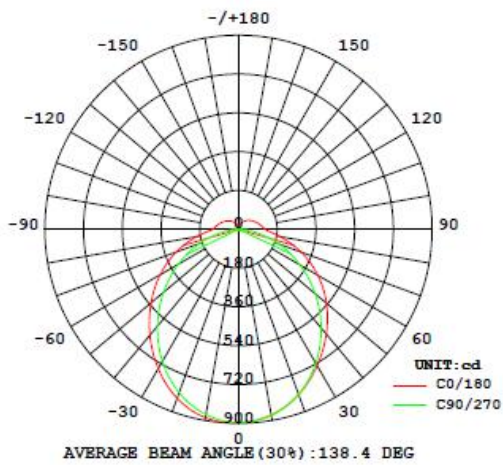

Distribution Diagram

30W 120°