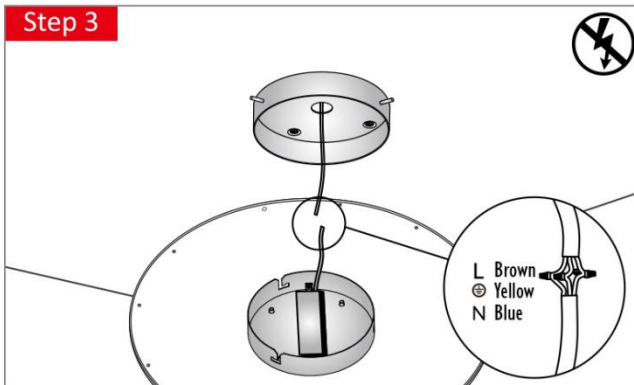

Packing Information

Part Number	Pcs./Inner box	Master Carton Size[mm]	Pcs./Master Carton	Pcs./20' Container	Pcs./40' Container
SL-PAN-40W-XW-R60	1	L665*W220*H685	5	1200	2400
SL-PAN-60W-XW-R60	1	L665*W220*H685	5	1200	2400

Shanghai Sheenly Lighting Co., Ltd.

No. 2755 SanLu Road, Minhang District Shanghai 201112, China

Tel: (+86)-21-6411 3138 Fax: (+86)-21-6411 3862

*All specifications subject to change without notice.

©2009-2016 Sheenly Lighting all rights reserved.

LED Round Panel Light R580 Surface Mounted