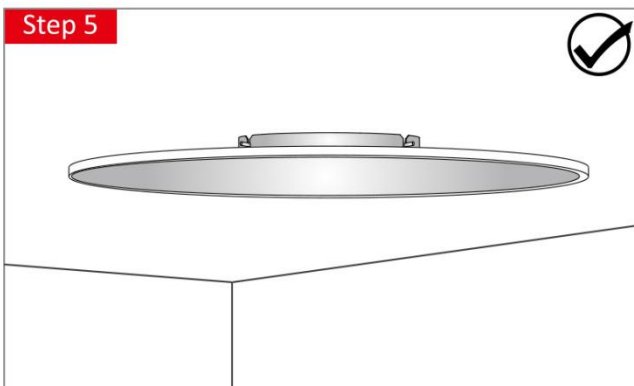

Packing Information

Part Number	Pcs./Inner box	Master Carton Size[mm]	Pcs./Master Carton	Pcs./20' Container	Pcs./40' Container
SL-PAN-40W-XW-R60	1	L665*W220*H685	5	1200	2400
SL-PAN-60W-XW-R60	1	L665*W220*H685	5	1200	2400

Shanghai Sheenly Lighting Co., Ltd.

No. 2755 SanLu Road, Minhang District Shanghai 201112, China

Tel: (+86)-21-6411 3138 Fax: (+86)-21-6411 3862

*All specifications subject to change without notice.

©2009-2016 Sheenly Lighting all rights reserved.

LED Round Panel Light R580 Surface Mounted