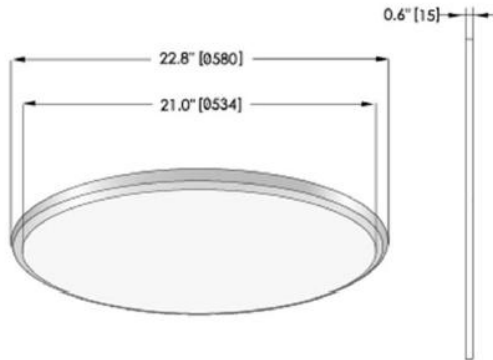

### Features

- Diameter 580mm
- Modern, stylish and Innovative design
- Uniform light output
- Up/Down Lighting Optional
- Transparent Optional
- White/Black/Silver finishing available
- Durable with life span over 50,000 hours
- 5 Years Guarantee
- Simple and convenient installation

### Specifications

<b>Dimension</b>	D580*15 mm
<b>Power &amp; Lumen Output</b>	
40W	3600 lm @ 4000K
60W	5400 lm @ 4000K
<b>Color Temperature</b>	
Warm White	3000 ±200K
Natural White	4000 ±250K
Pure White	5700 ±350K
<b>Color Rendering Index</b>	>80
<b>Rated Life (L70)</b>	50,000 Hours
<b>Housing</b>	Aluminum
<b>Optics</b>	Opal
<b>Beam Spread</b>	120°
<b>Operating Temperature</b>	-20°C to +45°C (Amb.)
<b>Input Voltage</b>	100-277/200-240V/AC
<b>Power Factor</b>	>0.95
<b>Working Voltage</b>	
40W	25 V/DC
60W	38 V/DC
<b>Working Current</b>	
	40W@1050mA
	60W@1400mA
<b>Net Weight</b>	3.15 Kg
<b>Glow Wire</b>	650 °C (850°C Optional)
<b>IP</b>	IP40
<b>IK</b>	IK05
<b>Installation</b>	Pendant Mounted Surface Mounted

## Dimension and Illumination Diagram

Part Number	Power	CCT	Lumen Output	Beam	Dimension
SL-PAN-40W-WW-R60	40W	3000K/4000K/5700K	3600	120°	D580*15 mm
SL-PAN-40W-NW-R60			3600	120°	D580*15 mm
SL-PAN-40W-PW-R60			3600	120°	D580*15 mm
SL-PAN-60W-WW-R60	60W	3000K/4000K/5700K	5400	120°	D580*15 mm
SL-PAN-60W-NW-R60			5400	120°	D580*15 mm
SL-PAN-60W-PW-R60			5400	120°	D580*15 mm