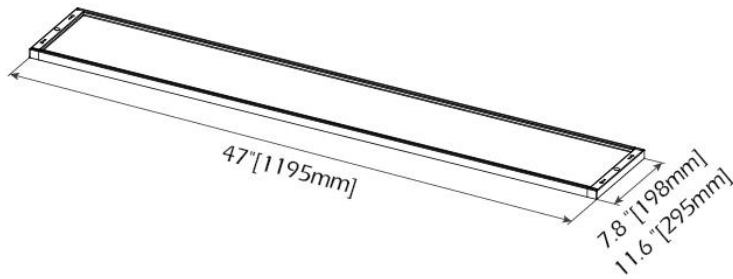

Dimension and Illumination Diagram

Ordering Information

Sheenly	Class	Watt	CCT	Model	Finishing	Options
SL=Sheenly Lighting	PAN=Panel	40W	WW=3000 ±200K NW=4000 ±250K PW=5700 ±350K	USM UD	BK=Black SI=Silver	TP=Transparent

*Standard finishing comes in Silver, for other finishing color please specify when place the order.

Part Number	Power	CCT	Lumen Output	Beam	Dimension Inches [mm]
SL-PAN-40W-xW-USM	40W	3000K/4000K/5000K	Up: 1200 Down: 2800	30% UP 70% DOWN	7.8"x47"x0.6" [198*1195*15]
SL-PAN-40W-xW-USM-TP	40W	3000K/4000K/5000K	4000	TRANSPARENT 50%UP 50%DOWN	7.8"x47"x0.6" [198*1195*15]
SL-PAN-40W-xW-UD	40W	3000K/4000K/5000K	Up: 1200 Down: 2800	30% UP 70% DOWN	11.6"x47"x0.6" [295*1195*15]
SL-PAN-40W-xW-UD-TP	40W	3000K/4000K/5000K	4000	TRANSPARENT 50%UP 50%DOWN	11.6"x47"x0.6" [295*1195*15]