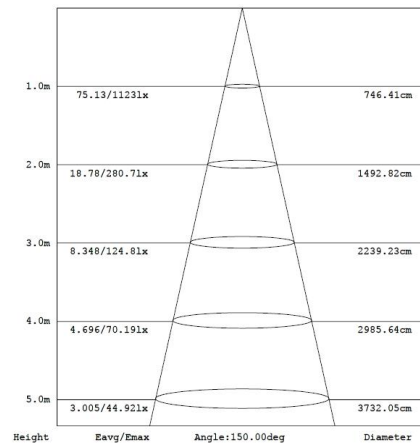

Dimension and Illumination Diagram

Ordering Information

Sheenly	Class	Watt	CCT	Model	Finishing	Options
SL=Sheenly Lighting	PAN=Panel	40W	WW=3000 ±200K NW=4000 ±250K PW=5700 ±350K	USM UD	BK=Black SI=Silver	TP=Transparent

*Standard finishing comes in Silver, for other finishing color please specify when place the order.

Part Number	Power	CCT	Lumen Output	Beam	Dimension Inches [mm]
SL-PAN-40W-xW-USM	40W	3000K/4000K/5000K	Up: 1200 Down: 2800	30% UP 70% DOWN	7.8"x47"x0.6" [198*1195*15]
SL-PAN-40W-xW-USM-TP	40W	3000K/4000K/5000K	4000	TRANSPARENT 50%UP 50%DOWN	7.8"x47"x0.6" [198*1195*15]
SL-PAN-40W-xW-UD	40W	3000K/4000K/5000K	Up: 1200 Down: 2800	30% UP 70% DOWN	11.6"x47"x0.6" [295*1195*15]
SL-PAN-40W-xW-UD-TP	40W	3000K/4000K/5000K	4000	TRANSPARENT 50%UP 50%DOWN	11.6"x47"x0.6" [295*1195*15]