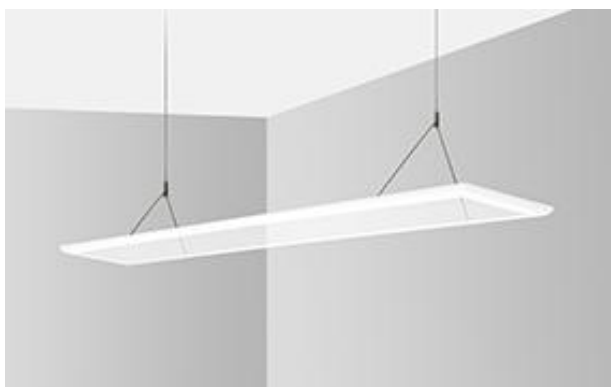

Slimo

Features

- Ultra modern, stylish and Innovative design
- Sheen designed for suspended up/down lighting
- Excellent surface treatment
- Transparent, Optional
- No UV or IR emissions
- Durable with life span over 50,000 hours
- 5 Years Guarantee
- Simple and convenient installation

Applications

Meets the general and decoration lighting environment such as:

- Offices
- Hotels
- Shops
- Schools
- Hospitals
- Meeting Rooms
- Restaurants

REV 1.1
4/4/2018

Sheenly LED Linear Light

Sheenly Ultra Slimo is an all new panel light specially designed for suspended installation. Thanks to its solid structure that Slimo does not sack or bend like normal panel light when suspended.

Slimo is also designed to give direct, indirect light towards the ceiling and the ground, creating a harmonious and mood pleasing lighting experience. Suitable for offices, shopping areas.

Specifications