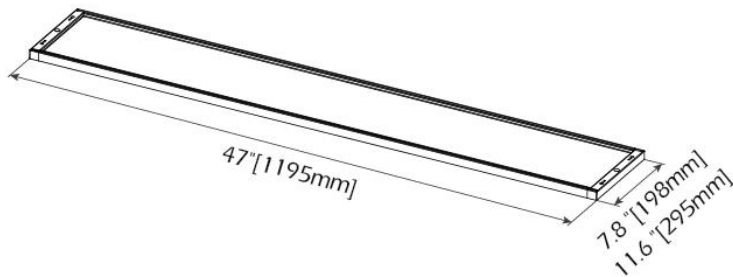

Dimension and Illumination Diagram

Ordering Information

Sheenly	Class	Watt	CCT	Model	Finishing	Options
SL=Sheenly Lighting	PAN=Panel	40W	WW=3000 ±200K NW=4000 ±250K PW=5700 ±350K	USM UD	BK=Black SI=Silver	TP=Transparent

*Standard finishing comes in Silver, for other finishing color please specify when place the order.

Part Number	Power	CCT	Lumen Output	Beam	Dimension Inches [mm]
SL-PAN-40W-xW-USM	40W	3000K/4000K/5000K	Up: 1000 Down: 2400	30% UP 70% DOWN	7.8"x47"x0.6" [198*1195*15]
SL-PAN-40W-xW-USM-TP	40W	3000K/4000K/5000K	3400	TRANSPARENT 50%UP 50%DOWN	7.8"x47"x0.6" [198*1195*15]
SL-PAN-40W-xW-UD	40W	3000K/4000K/5000K	Up: 1000 Down: 2400	30% UP 70% DOWN	11.6"x47"x0.6" [295*1195*15]
SL-PAN-40W-xW-UD-TP	40W	3000K/4000K/5000K	3400	TRANSPARENT 50%UP 50%DOWN	11.6"x47"x0.6" [295*1195*15]