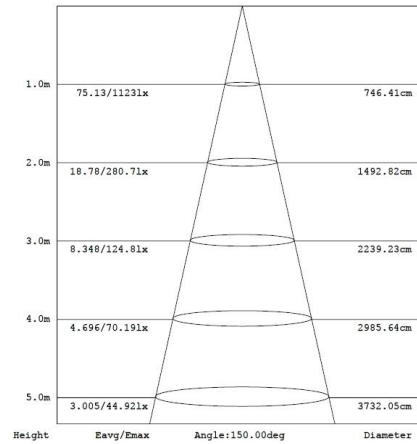

Suspension

Dimension and Illumination Diagram

Ordering Information

Sheenly	Class	Watt	CCT	Model	Finishing	Options
SL=Sheenly Lighting	PAN=Panel	40W	WW=3000 ±200K NW=4000 ±250K PW=5700 ±350K	USM UD	BK=Black SI=Silver	TP=Transparent

*Standard finishing comes in Silver, for other finishing color please specify when place the order.

Part Number	Power	CCT	Lumen Output	Beam	Dimension Inches [mm]
SL-PAN-40W-xW-USM	40W	3000K/4000K/5000K	Up: 1000 Down: 2400	30% UP 70% DOWN	7.8"x47"x0.6" [198*1195*15]
SL-PAN-40W-xW-USM-TP	40W	3000K/4000K/5000K	3400	TRANSPARENT 50%UP 50%DOWN	7.8"x47"x0.6" [198*1195*15]
SL-PAN-40W-xW-UD	40W	3000K/4000K/5000K	Up: 1000 Down: 2400	30% UP 70% DOWN	11.6"x47"x0.6" [295*1195*15]
SL-PAN-40W-xW-UD-TP	40W	3000K/4000K/5000K	3400	TRANSPARENT 50%UP 50%DOWN	11.6"x47"x0.6" [295*1195*15]