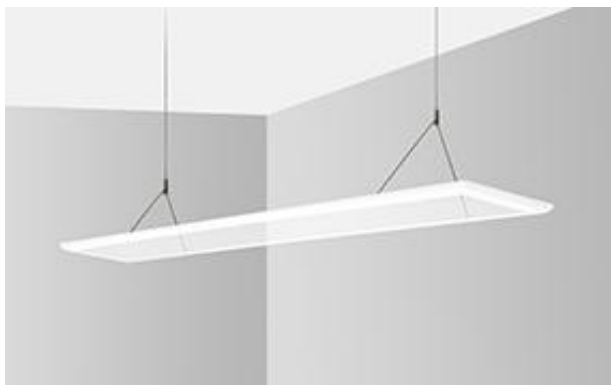

Slimo

Sheenly LED Linear Light

Sheenly Ultra Slimo is an all new panel light specially designed for suspended installation. Thanks to its solid structure that Slimo does not sack or bend like normal panel light when suspended.

Slimo is also designed to give direct, indirect light towards the ceiling and the ground, creating a harmonious and mood pleasing lighting experience. Suitable for offices, shopping areas.

Features

- Ultra modern, stylish and Innovative design
- Sheen designed for suspended up/down lighting
- Excellent surface treatment
- Transparent, Optional
- No UV or IR emissions
- Durable with life span over 50,000 hours
- 5 Years Guarantee
- Simple and convenient installation

Applications

Meets the general and decoration lighting environment such as:

- Offices
- Hotels
- Shops
- Schools
- Hospitals
- Meeting Rooms
- Restaurants

REV 1.1
4/4/2018

Specifications

Dimension

200*1200mm	198*1195*15
300*1200mm	295*1195*15

50,000 Hours

Housing

Aluminum

Optics

Opal

Beam Spread

Double Side Model Up/Down Transparent

Operating Temperature