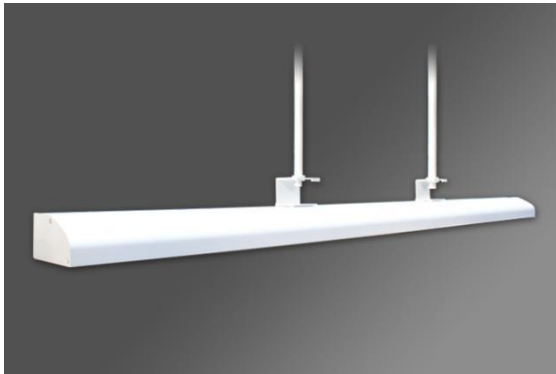

## Blackboard Light

- The luminescence mode of a lens with a single deviation of 25°
- Illumination beam angle 55°
- Versatile and easy installation, stem mounted
- 5 Years Guarantee

## Sheenly Blackboard Light

Sheenly blackboard light is a special asymmetric lighting equipment specially designed for blackboard lighting in schools.

It uses super bright LED beads, its high indication, high brightness, high uniformity of soft light, providing a more comfortable visual experience for the vision.