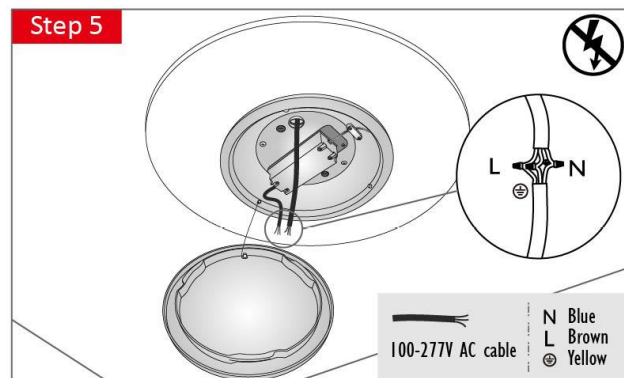

Suspension Rope

Part Number	Pcs./Inner box	Master Carton Size[mm]	Pcs./Master Carton	Pcs./20' Container	Pcs./40' Container
SL-PAN-12W-XW-JD	1	L335*W325**H335	4	2304	4608
SL-PAN-18W-XW-JD	1	L415*W325*H415	4	1600	3200
SL-PAN-24W-XW-JD	1	L465*W325**H465	4	1152	2304
SL-PAN-12W-XW-JD-D	1	L335*W325**H335	4	2304	4608
SL-PAN-18W-XW-JD-D	1	L415*W325*H415	4	1600	3200
SL-PAN-24W-XW-JD-D	1	L465*W325**H465	4	1152	2304
SL-PAN-12W-XW-JD-OC	1	L335*W325**H335	4	2304	4608
SL-PAN-18W-XW-JD-OC	1	L415*W325*H415	4	1600	3200
SL-PAN-24W-XW-JD-OC	1	L465*W325**H465	4	1152	2304

Shanghai Sheenly Lighting Co., Ltd.

No.1688 Li'an'hang Road, Minhang District Shanghai 201112, China

Tel: (+86)-21-6411 3138 Fax: (+86)-21-6411 3862

*All specifications subject to change without notice.

©2009-2018 Sheenly Lighting all rights reserved.

Transparent series Jade - Surface Mounting

☑ Jade

☑ Jade Square