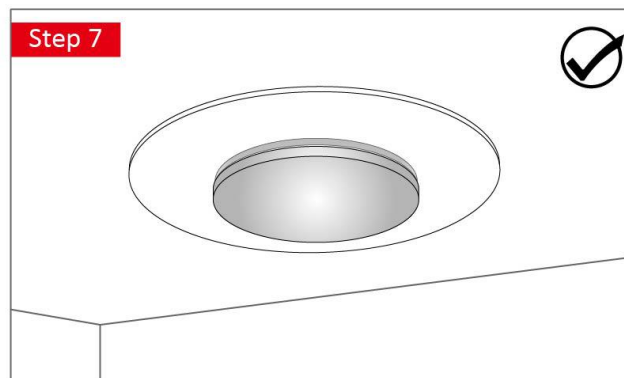

Suspension Rope

Part Number	Pcs./Inner box	Master Carton Size[mm]	Pcs./Master Carton	Pcs./20' Container	Pcs./40' Container
SL-PAN-12W-XW-JD	1	L335*W325**H335	4	2304	4608
SL-PAN-18W-XW-JD	1	L415*W325*H415	4	1600	3200
SL-PAN-24W-XW-JD	1	L465*W325**H465	4	1152	2304
SL-PAN-12W-XW-JD-D	1	L335*W325**H335	4	2304	4608
SL-PAN-18W-XW-JD-D	1	L415*W325*H415	4	1600	3200
SL-PAN-24W-XW-JD-D	1	L465*W325**H465	4	1152	2304
SL-PAN-12W-XW-JD-OC	1	L335*W325**H335	4	2304	4608
SL-PAN-18W-XW-JD-OC	1	L415*W325*H415	4	1600	3200
SL-PAN-24W-XW-JD-OC	1	L465*W325**H465	4	1152	2304

Shanghai Sheenly Lighting Co., Ltd.

No.1688 Li'an'hang Road, Minhang District Shanghai 201112, China

Tel: (+86)-21-6411 3138 Fax: (+86)-21-6411 3862

*All specifications subject to change without notice.

©2009-2018 Sheenly Lighting all rights reserved.

Transparent series Jade - Surface Mounting

☑ Jade

☑ Jade Square