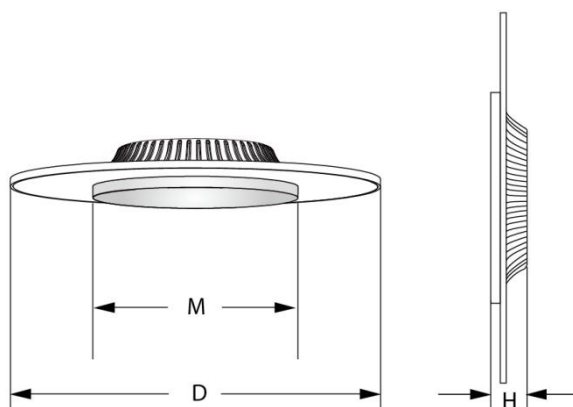

## Dimension

	Dimension D inch [mm]	Dimension H inch [mm]	Dimension M inch [mm]
<b>12W</b>	11.4" [290]	1.65" [42]	6.42" [163]
<b>18W</b>	14.6" [370]	1.81" [46]	8.35" [212]
<b>24W</b>	16.5" [420]	1.81" [46]	8.35" [212]