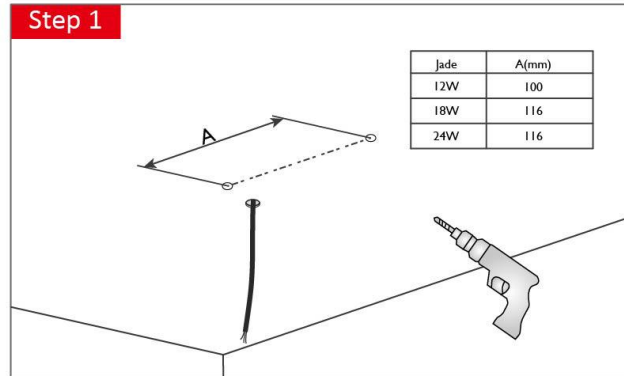

Suspension Rope

Part Number	Pcs./Inner box	Master Carton Size[mm]	Pcs./Master Carton	Pcs./20' Container	Pcs./40' Container
SL-PAN-12W-XW-JD	1	L335*W325**H335	4	2304	4608
SL-PAN-18W-XW-JD	1	L415*W325*H415	4	1600	3200
SL-PAN-24W-XW-JD	1	L465*W325**H465	4	1152	2304
SL-PAN-12W-XW-JD-D	1	L335*W325**H335	4	2304	4608
SL-PAN-18W-XW-JD-D	1	L415*W325*H415	4	1600	3200
SL-PAN-24W-XW-JD-D	1	L465*W325**H465	4	1152	2304
SL-PAN-12W-XW-JD-OC	1	L335*W325**H335	4	2304	4608
SL-PAN-18W-XW-JD-OC	1	L415*W325*H415	4	1600	3200
SL-PAN-24W-XW-JD-OC	1	L465*W325**H465	4	1152	2304

Shanghai Sheenly Lighting Co., Ltd.

No.1688 Li'an'hang Road, Minhang District Shanghai 201112, China

Tel: (+86)-21-6411 3138 Fax: (+86)-21-6411 3862

*All specifications subject to change without notice.

©2009-2018 Sheenly Lighting all rights reserved.

Transparent series Jade - Surface Mounting

☑ Jade

☑ Jade Square