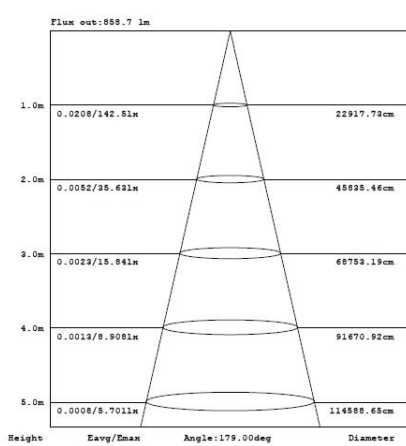

Specifications

Dimension

12W	D290*42mm
18W	D370*46mm
24W	D420*46mm

Power & Lumen Output

12W	1320 lm @ 4000K
18W	1980 lm @ 4000K
24W	2640 lm @ 4000K

Color Temperature

Warm White	3000K ±200K
Natural White	4000K ±250K
Day White	5000K ±300K

Installation

Wall Mounted/STEM Mounted/Pendant

REV 1.2

6/12/2018

Dimension

	Dimension D inch [mm]	Dimension H inch [mm]	Dimension M inch [mm]
12W	11.4" [290]	1.65" [42]	6.42" [163]
18W	14.6" [370]	1.81" [46]	8.35" [212]
24W	16.5" [420]	1.81" [46]	8.35" [212]

Illumination Diagram

12W 120°

18W 120°

24W 120°

Ordering Information

Sheenly	Class	Watt	CCT	Model	Finishing	Options
SL=Sheenly Lighting	PAN=Panel	12W	WW=3000 ±200K	JD	WH=White	D=Dimmable OC=Occupancy Sensor
		18W	NW=4000 ±250K	JD-D		
		24W	DW=5000 ±300K	JD-OC		
			PW=5700 ±350K			