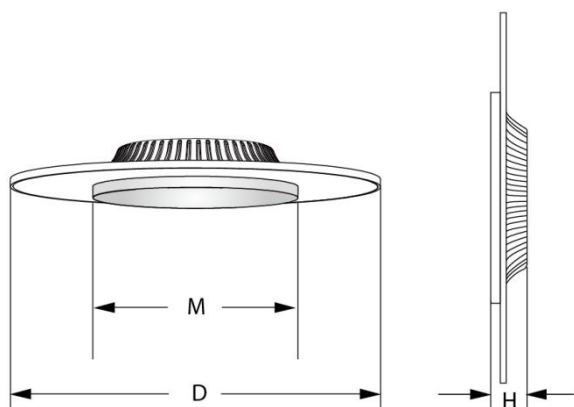

Installation

Wall Mounted/STEM Mounted/Pendant

REV 1.2

6/12/2018

Dimension

	Dimension D inch [mm]	Dimension H inch [mm]	Dimension M inch [mm]
12W	11.4" [290]	1.65" [42]	6.42" [163]
18W	14.6" [370]	1.81" [46]	8.35" [212]
24W	16.5" [420]	1.81" [46]	8.35" [212]

*Standard finishing comes in White, for other finishing color please specify when place the order.

Part Number	Power	CCT	Lumen Output	Beam	Dimension Inch [mm]
SL-PAN-12W-XW-JD	12W	3000 ±200K	1320	UP/DOWN Transparent	D290*42
SL-PAN-18W-XW-JD	18W	4000 ±250K	1980		D370*46
SL-PAN-24W-XW-JD	24W	5000 ±300K	2640		D420*46
SL-PAN-12W-XW-JD-D	12W	3000 ±200K	1320	UP/DOWN Transparent	D290*42
SL-PAN-18W-XW-JD-D	18W	4000 ±250K	1980		D370*46
SL-PAN-24W-XW-JD-D	24W	5000 ±300K	2640		D420*46
SL-PAN-12W-XW-JD-OC	12W	3000 ±200K	1320	UP/DOWN Transparent	D290*42
SL-PAN-18W-XW-JD-OC	18W	4000 ±250K	1980		D370*46
SL-PAN-24W-XW-JD-OC	24W	5000 ±300K	2640		D420*46