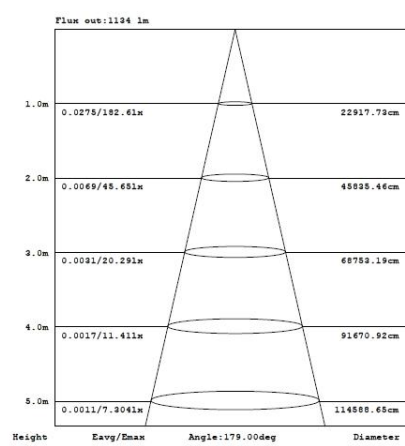

Specifications

Dimension

12W	D290*42mm
18W	D370*46mm
24W	D420*46mm

Power & Lumen Output

12W	1320 lm @ 4000K
18W	1980 lm @ 4000K
24W	2640 lm @ 4000K

Color Temperature

Warm White	3000K ±200K
Natural White	4000K ±250K
Day White	5000K ±300K

Installation

Wall Mounted/STEM Mounted/Pendant

REV 1.2

6/12/2018

Dimension

	Dimension D inch [mm]	Dimension H inch [mm]	Dimension M inch [mm]
12W	11.4" [290]	1.65" [42]	6.42" [163]
18W	14.6" [370]	1.81" [46]	8.35" [212]
24W	16.5" [420]	1.81" [46]	8.35" [212]

Illumination Diagram

12W 120°

18W 120°

24W 120°

Ordering Information

Sheenly	Class	Watt	CCT	Model	Finishing	Options
SL=Sheenly Lighting	PAN=Panel	12W	WW=3000 ±200K	JD	WH=White	D=Dimmable OC=Occupancy Sensor
		18W	NW=4000 ±250K	JD-D		
		24W	DW=5000 ±300K	JD-OC		
			PW=5700 ±350K			