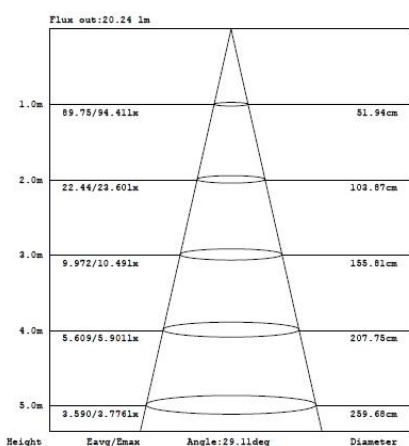

Specifications

Dimension

12W	D290*42mm
18W	D370*46mm
24W	D420*46mm

Power & Lumen Output

12W	1320 lm @ 4000K
18W	1980 lm @ 4000K
24W	2640 lm @ 4000K

Color Temperature

Warm White	3000K ±200K
Natural White	4000K ±250K
Day White	5000K ±300K

Installation

Wall Mounted/STEM Mounted/Pendant

REV 1.2

6/12/2018

Dimension

	Dimension D inch [mm]	Dimension H inch [mm]	Dimension M inch [mm]
12W	11.4" [290]	1.65" [42]	6.42" [163]
18W	14.6" [370]	1.81" [46]	8.35" [212]
24W	16.5" [420]	1.81" [46]	8.35" [212]

Illumination Diagram

12W 120°

18W 120°

24W 120°

Ordering Information

Sheenly	Class	Watt	CCT	Model	Finishing	Options
SL=Sheenly Lighting	PAN=Panel	12W	WW=3000 ±200K	JD	WH=White	D=Dimmable OC=Occupancy Sensor
		18W	NW=4000 ±250K	JD-D		
		24W	DW=5000 ±300K	JD-OC		
			PW=5700 ±350K			