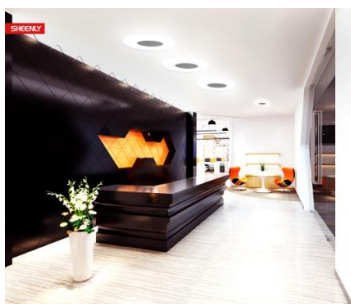

Application

Packing Information

Surface Mounting

Part Number	Pcs./Inner box	Master Carton Size[mm]	Pcs./Master Carton	Pcs./20' Container	Pcs./40' Container
SL-PAN-12W-XW-JS	1	L335*W225**H335	4	3456	6912
SL-PAN-18W-XW-JS	1	L415*W225**H415	4	2400	4800
SL-PAN-24W-XW-JS	1	L465*W225**H465	4	1920	3840
SL-PAN-12W-XW-JS-D	1	L335*W225**H335	4	3456	6912
SL-PAN-18W-XW-JS-D	1	L415*W225**H415	4	2400	4800
SL-PAN-24W-XW-JS-D	1	L465*W225**H465	4	1920	3840
SL-PAN-12W-XW-JS-OC	1	L335*W225**H335	4	3456	6912
SL-PAN-18W-XW-JS-OC	1	L415*W225**H415	4	2400	4800
SL-PAN-24W-XW-JS-OC	1	L465*W225**H465	4	1920	3840

Suspension Rope

Part Number	Pcs./Inner box	Master Carton Size[mm]	Pcs./Master Carton	Pcs./20' Container	Pcs./40' Container
SL-PAN-12W-XW-JS	1	L335*W325**H335	4	2304	4608
SL-PAN-18W-XW-JS	1	L415*W325**H415	4	1600	3200
SL-PAN-24W-XW-JS	1	L465*W325**H465	4	1152	2304
SL-PAN-12W-XW-JS-D	1	L335*W325**H335	4	2304	4608
SL-PAN-18W-XW-JS-D	1	L415*W325**H415	4	1600	3200
SL-PAN-24W-XW-JS-D	1	L465*W325**H465	4	1152	2304
SL-PAN-12W-XW-JS-OC	1	L335*W325**H335	4	2304	4608
SL-PAN-18W-XW-JS-OC	1	L415*W325**H415	4	1600	3200
SL-PAN-24W-XW-JS-OC	1	L465*W325**H465	4	1152	2304

Shanghai Sheenly Lighting Co., Ltd.

No. 2755 SanLu Road, Minhang District Shanghai 201112, China

Tel: (+86)-21-6411 3138 Fax: (+86)-21-6411 3862

*All specifications subject to change without notice.

©2009-2017 Sheenly Lighting all rights reserved.