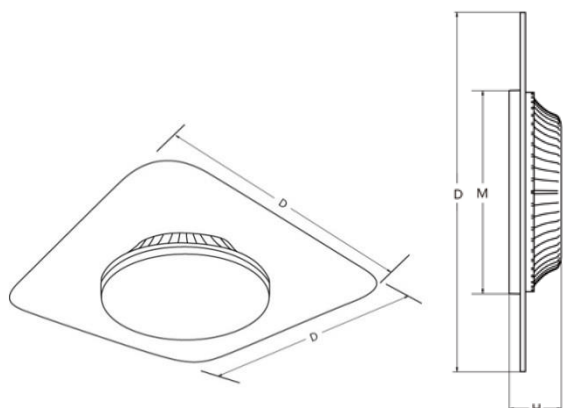

Specifications

Dimension

12W	290x290x42mm
18W	350x350x46mm
24W	390x390x46mm

Power & Lumen Output

12W	1200 lm @ 4000K
18W	1800 lm @ 4000K
24W	2400 lm @ 4000K

Color Temperature

Warm White	3000K ±200K
Natural White	4000K ±250K
Day White	5000K ±300K
Pure White	5700K ±350K

Working Voltage & Current

12W	27±2 V/DC & 350mA
18W	39±2 V/DC & 350mA
24W	27±2 V/DC & 700mA

Net Weight

1.05 – 1.25 Kg

Glow Wire

650 °C (850°C Optional)

Protection

IP20/ IK05

Installation

Pendant/Wall/Stem Mounted

Dimension

	Dimension D	Dimension H	Dimension M
	inch [mm]	inch [mm]	inch [mm]
12W	11.3" [290]	1.65" [42]	11.3" [290]
18W	13.8" [350]	1.81" [46]	13.8" [350]
24W	15.4" [390]	1.81" [46]	15.4" [390]