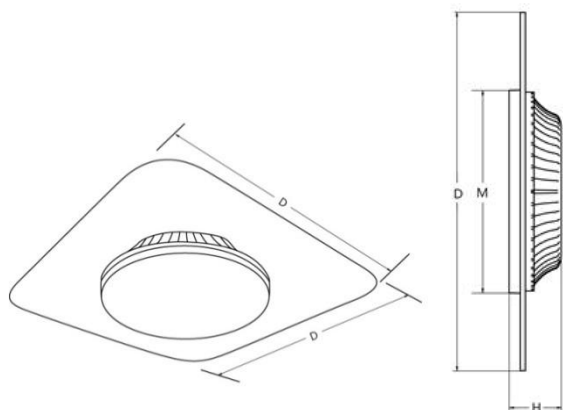

Specifications

Dimension

12W	290x290x42mm
18W	350x350x46mm
24W	390x390x46mm

Power & Lumen Output

12W	1200 lm @ 4000K
18W	1800 lm @ 4000K
24W	2400 lm @ 4000K

Color Temperature

Warm White	3000K ±200K
Natural White	4000K ±250K
Day White	5000K ±300K
Pure White	5700K ±350K

Working Voltage & Current

12W	36 ± 2 V/DC & 300mA
18W	39 ± 2 V/DC & 350mA
24W	27 ± 2 V/DC & 700mA

Net Weight

1.05 – 1.25 Kg

Glow Wire

650 °C (850°C Optional)

Protection

IP20/ IK05

Installation

Pendant/Wall/Stem Mounted

Dimension

	Dimension D inch [mm]	Dimension H inch [mm]	Dimension M inch [mm]
12W	11.3" [290]	1.65" [42]	11.3" [290]
18W	13.8" [350]	1.81" [46]	13.8" [350]
24W	15.4" [390]	1.81" [46]	15.4" [390]