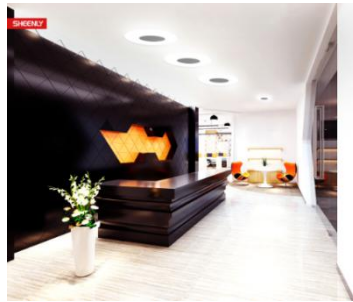

Application

Packing Information

Surface Mounting

Part Number	Pcs./Inner box	Master Carton Size[mm]	Pcs./Master Carton	Pcs./20' Container	Pcs./40' Container
SL-PAN-12W-XW-JS	1	L335*W225**H335	4	3456	6912
SL-PAN-18W-XW-JS	1	L415*W225**H415	4	2400	4800
SL-PAN-24W-XW-JS	1	L465*W225**H465	4	1920	3840
SL-PAN-12W-XW-JS-D	1	L335*W225**H335	4	3456	6912
SL-PAN-18W-XW-JS-D	1	L415*W225**H415	4	2400	4800
SL-PAN-24W-XW-JS-D	1	L465*W225**H465	4	1920	3840
SL-PAN-12W-XW-JS-OC	1	L335*W225**H335	4	3456	6912
SL-PAN-18W-XW-JS-OC	1	L415*W225**H415	4	2400	4800
SL-PAN-24W-XW-JS-OC	1	L465*W225**H465	4	1920	3840

Suspension Rope

Part Number	Pcs./Inner box	Master Carton Size[mm]	Pcs./Master Carton	Pcs./20' Container	Pcs./40' Container
SL-PAN-12W-XW-JS	1	L335*W325**H335	4	2304	4608
SL-PAN-18W-XW-JS	1	L415*W325**H415	4	1600	3200
SL-PAN-24W-XW-JS	1	L465*W325**H465	4	1152	2304
SL-PAN-12W-XW-JS-D	1	L335*W325**H335	4	2304	4608
SL-PAN-18W-XW-JS-D	1	L415*W325**H415	4	1600	3200
SL-PAN-24W-XW-JS-D	1	L465*W325**H465	4	1152	2304
SL-PAN-12W-XW-JS-OC	1	L335*W325**H335	4	2304	4608
SL-PAN-18W-XW-JS-OC	1	L415*W325**H415	4	1600	3200
SL-PAN-24W-XW-JS-OC	1	L465*W325**H465	4	1152	2304

Shanghai Sheenly Lighting Co., Ltd.

No. 2755 SanLu Road, Minhang District Shanghai 201112, China

Tel: (+86)-21-6411 3138 Fax: (+86)-21-6411 3862

*All specifications subject to change without notice.

©2009-2017 Sheenly Lighting all rights reserved.