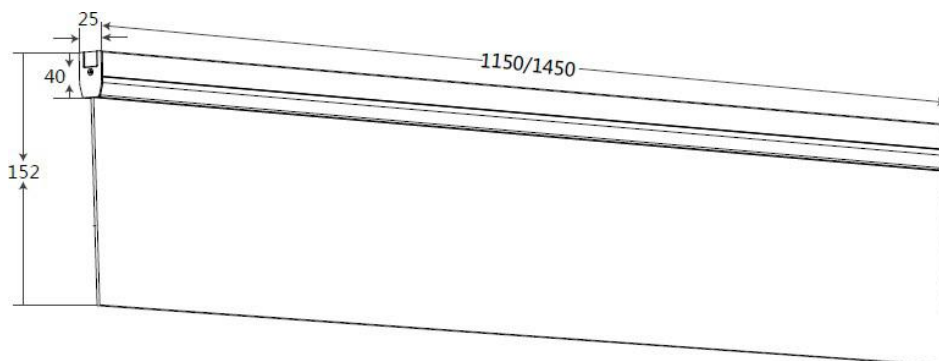

Dimension (mm)

Ordering Information

Sheenly	Class	Watt	CCT	Model	Options
SL=Sheenly Lighting	PAN=Panel Light	30W 40W	WW=3000 ±200K NW=4000 ±250K PW=5000 ±350K	GS	

*Standard finishing comes in White, for other finishing color please specify when place the order.

Part Number	Power	CCT	Lumen Output (lm)	Beam	Dimension (mm)
SL-PAN-30W-WW-GS	30W	3000K ±200K	3200	Transparent	152*1150*25
SL-PAN-30W-NW-GS		4000K ±250K	3500	Transparent	
SL-PAN-30W-PW-GS		5700K ±350K	3500	Transparent	
SL-PAN-40W-WW-GS	40W	3000K ±200K	5000	Transparent	152*1450*25
SL-PAN-40W-NW-GS		4000K ±250K	5200	Transparent	
SL-PAN-40W-PW-GS		5700K ±350K	5200	Transparent	

Packing Information

Part Number	Pcs./Inner box	Master Carton Size[mm]	Pcs./Master Carton	Pcs./20' Container	Pcs./40' Container
SL-PAN-30W-XW-GS	1	L1250*W340*H210	6	1296	2592
SL-PAN-40W-XW-GS	1	L1550*W340*H210	6	972	2268

Shanghai Sheenly Lighting Co., Ltd.

No. 1688 Lianhang Road, Bldg 22, Minhang District, Shanghai 201112, China

Tel: (+86)-21-6411 3138 Fax: (+86)-21-6411 3862

*All specifications subject to change without notice.

©2009-2017 Sheenly Lighting all rights reserved.