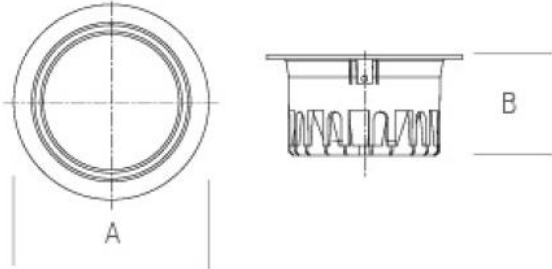

Specifications

Dimension (mm)

2.5"	Ø95*48	CutOut:80
4"	Ø136*70	CutOut:120
6"	Ø189*94	CutOut:Ø170
8"	Ø 220*101	CutOut: Ø 200

Color Temperature

Std.Incandescent White	2700K-3000K
Warm White	3000K-3300K
Natural White	4000K-4300K
Pure White	5700K-6000K

Dimension (mm)

AG SERIES	Dimension A [mm]	Dimension B [mm]	Cutout [mm]
AG25	95	48	80
AG4	136	70	120
AG6	189	94	170
AG8	220	101	200

Ordering Information

Sheenly	Class	Watt	CCT	Model	Finishing	Options
SL=Sheenly Lighting	DOW=Down Light	8W	SW=2700K	AG25	White/Sliver	/
		18W	WW=3000K	AG4		
		28W	NW=4000K	AG6		
		38W	PW=5700K	AG8		

Part Number	Power	CCT	Lumen Output	Beam	Dimension
SL-DOW-06W-XW-AG25	6W	2700K/3000K/4000K/5700K	600 lm	40°	Ø95*48 CutOut:80
SL-DOW-18W-XW-AG4	18W	2700K/3000K/4000K/5700K	1800 lm	40°	Ø136*70 CutOut:120
SL-DOW-28W-XW-AG6	28W	2700K/3000K/4000K/5700K	2800 lm	40°	Ø189*94 CutOut:Ø170
SL-DOW-38W-XW-AG8	38W	2700K/3000K/4000K/5700K	3800 lm	40°	Ø 220*101 CutOut: Ø 200