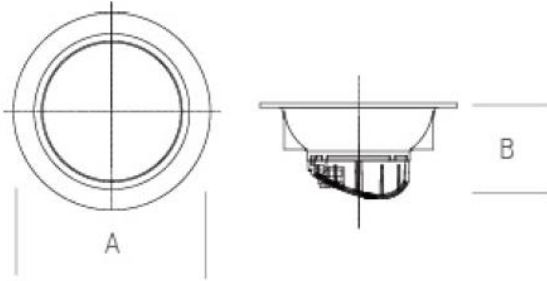

Specifications

Dimension (mm)

2.5"	Ø105*50	CutOut:80
4"	Ø150*70	CutOut:120
6"	Ø200*85	CutOut:Ø170
8"	Ø 230*95	CutOut: Ø 200

Color Temperature

Std.Incandescent White	2700K-3000K
Warm White	3000K-3300K
Natural White	4000K-4300K
Pure White	5700K-6000K

Dimension (mm)

WB SERIES	Dimension A [mm]	Dimension B [mm]	Cutout [mm]
WB25	105	50	80
WB4	150	70	120
WB6	200	85	170
WB8	230	95	200

Ordering Information

Sheenly	Class	Watt	CCT	Model	Finishing	Options
SL=Sheenly Lighting	DOW=Down Light	5W 8W 15W 22W	SW=2700K WW=3000K NW=4000K PW=5700K	WB25 WB4 WB6 WB8	White	/

Part Number	Power	CCT	Lumen Output	Beam	Dimension
SL-DOW-05W-XW-WB25	5W	2700K/3000K/4000K/5700K	500 lm	100°	Ø105*50 CutOut:80
SL-DOW-08W-XW-WB4	8W	2700K/3000K/4000K/5700K	800 lm	100°	Ø150*70 CutOut:120
SL-DOW-15W-XW-WB6	15W	2700K/3000K/4000K/5700K	1500 lm	100°	Ø200*85 CutOut:Ø170
SL-DOW-22W-XW-WB8	22W	2700K/3000K/4000K/5700K	2200 lm	100°	Ø 230*95 CutOut: Ø 200