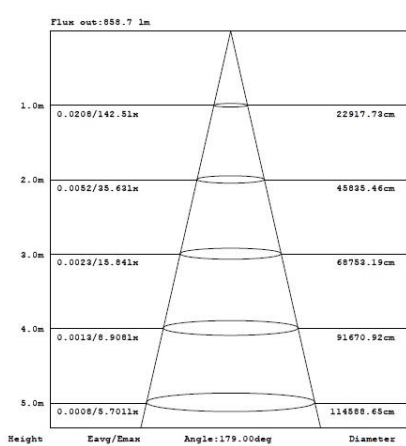

## Dimension

	Dimension D inch [mm]	Dimension H inch [mm]	Dimension M inch [mm]
<b>12W</b>	11.4" [290]	1.65" [42]	6.42" [163]
<b>18W</b>	14.6" [370]	1.81" [46]	8.35" [212]
<b>24W</b>	16.5" [420]	1.81" [46]	8.35" [212]

## Illumination Diagram

**12W 120°**

**18W 120°**

**24W 120°**