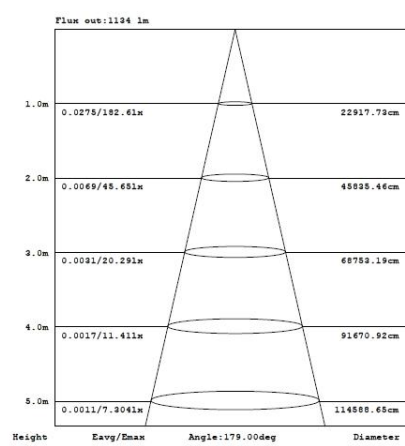

Specifications

Dimension

12W	D290*42mm
18W	D370*46mm
24W	D420*46mm

Power & Lumen Output

12W	1200 lm @ 4000K
18W	1800 lm @ 4000K
24W	2400 lm @ 4000K

Color Temperature

Warm White	3000K ±200K
Natural White	4000K ±250K
Day White	5000K ±300K

Installation

Wall Mounted/STEM Mounted/Pendant

REV 1.2

6/12/2018

Dimension

	Dimension D inch [mm]	Dimension H inch [mm]	Dimension M inch [mm]
12W	11.4" [290]	1.65" [42]	6.42" [163]
18W	14.6" [370]	1.81" [46]	8.35" [212]
24W	16.5" [420]	1.81" [46]	8.35" [212]

Illumination Diagram

12W 120°

18W 120°

24W 120°

Ordering Information

Sheenly	Class	Watt	CCT	Model	Finishing	Options
SL=Sheenly Lighting	PAN=Panel	12W	WW=3000 ±200K	JD	WH=White	D=Dimmable OC=Occupancy Sensor
		18W	NW=4000 ±250K	JD-D		
		24W	DW=5000 ±300K	JD-OC		
			PW=5700 ±350K			