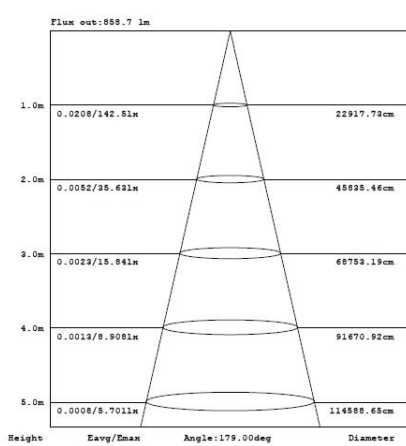

Specifications

Dimension

12W	D290*42mm
18W	D370*46mm
24W	D420*46mm

Power & Lumen Output

12W	1200 lm @ 4000K
18W	1800 lm @ 4000K
24W	2400 lm @ 4000K

Color Temperature

Warm White	3000K ±200K
Natural White	4000K ±250K
Day White	5000K ±300K

Installation

Wall Mounted/STEM Mounted/Pendant

REV 1.2

6/12/2018

Dimension

	Dimension D inch [mm]	Dimension H inch [mm]	Dimension M inch [mm]
12W	11.4" [290]	1.65" [42]	6.42" [163]
18W	14.6" [370]	1.81" [46]	8.35" [212]
24W	16.5" [420]	1.81" [46]	8.35" [212]

Illumination Diagram

12W 120°

18W 120°

24W 120°

Ordering Information

Sheenly	Class	Watt	CCT	Model	Finishing	Options
SL=Sheenly Lighting	PAN=Panel	12W	WW=3000 ±200K	JD	WH=White	D=Dimmable OC=Occupancy Sensor
		18W	NW=4000 ±250K	JD-D		
		24W	DW=5000 ±300K	JD-OC		
			PW=5700 ±350K			