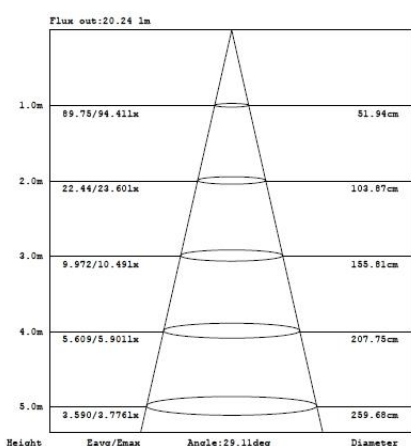

Illumination Diagram

12W 120°