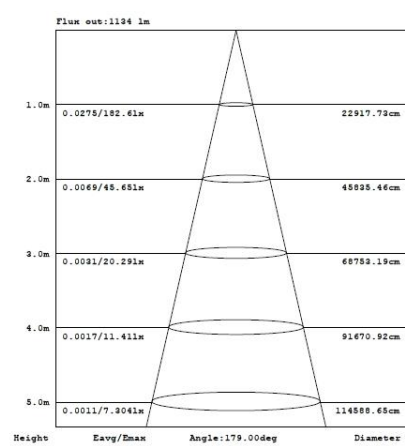

## Dimension

	Dimension D inch [mm]	Dimension H inch [mm]	Dimension M inch [mm]
<b>12W</b>	11.4" [290]	1.65" [42]	6.42" [163]
<b>18W</b>	14.6" [370]	1.81" [46]	8.35" [212]
<b>24W</b>	16.5" [420]	1.81" [46]	8.35" [212]

## Illumination Diagram

**12W 120°**

**18W 120°**

**24W 120°**