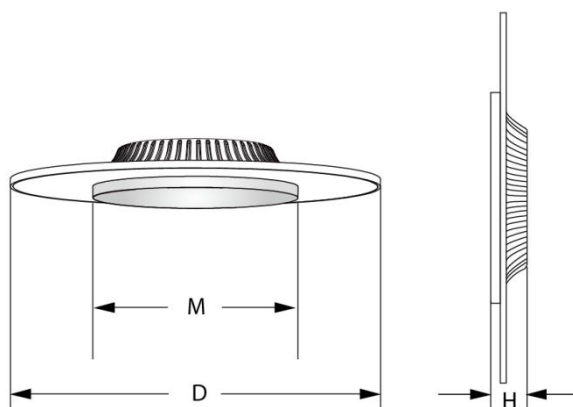

Installation

Wall Mounted/STEM Mounted/Pendant

REV 1.2

6/12/2018

Dimension

	Dimension D inch [mm]	Dimension H inch [mm]	Dimension M inch [mm]
12W	11.4" [290]	1.65" [42]	6.42" [163]
18W	14.6" [370]	1.81" [46]	8.35" [212]
24W	16.5" [420]	1.81" [46]	8.35" [212]

*Standard finishing comes in White, for other finishing color please specify when place the order.

Part Number	Power	CCT	Lumen Output	Beam	Dimension Inch [mm]
SL-PAN-12W-XW-JD	12W	3000 ±200K	1200	UP/DOWN Transparent	D290*42
SL-PAN-18W-XW-JD	18W	4000 ±250K	1800		D370*46
SL-PAN-24W-XW-JD	24W	5000 ±300K	2400		D420*46
SL-PAN-12W-XW-JD-D	12W	3000 ±200K	1200	UP/DOWN Transparent	D290*42
SL-PAN-18W-XW-JD-D	18W	4000 ±250K	1800		D370*46
SL-PAN-24W-XW-JD-D	24W	5000 ±300K	2400		D420*46
SL-PAN-12W-XW-JD-OC	12W	3000 ±200K	1200	UP/DOWN Transparent	D290*42
SL-PAN-18W-XW-JD-OC	18W	4000 ±250K	1800		D370*46
SL-PAN-24W-XW-JD-OC	24W	5000 ±300K	2400		D420*46