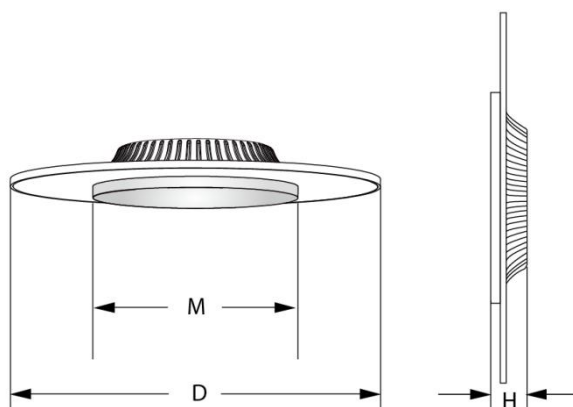

#### Installation

Wall Mounted/STEM Mounted/Pendant

REV 1.2

6/12/2018

## Dimension

	Dimension D inch [mm]	Dimension H inch [mm]	Dimension M inch [mm]
<b>12W</b>	11.4" [290]	1.65" [42]	6.42" [163]
<b>18W</b>	14.6" [370]	1.81" [46]	8.35" [212]
<b>24W</b>	16.5" [420]	1.81" [46]	8.35" [212]