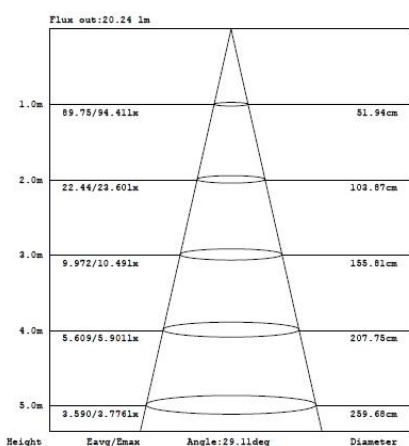

Specifications

Dimension

12W	D290*42mm
18W	D370*46mm
24W	D420*46mm

Power & Lumen Output

12W	1200 lm @ 4000K
18W	1800 lm @ 4000K
24W	2400 lm @ 4000K

Color Temperature

Warm White	3000K ±200K
Natural White	4000K ±250K
Day White	5000K ±300K

Installation

Wall Mounted/STEM Mounted/Pendant

REV 1.2

6/12/2018

Dimension

	Dimension D inch [mm]	Dimension H inch [mm]	Dimension M inch [mm]
12W	11.4" [290]	1.65" [42]	6.42" [163]
18W	14.6" [370]	1.81" [46]	8.35" [212]
24W	16.5" [420]	1.81" [46]	8.35" [212]

Illumination Diagram

12W 120°

18W 120°

24W 120°

Ordering Information

Sheenly	Class	Watt	CCT	Model	Finishing	Options
SL=Sheenly Lighting	PAN=Panel	12W	WW=3000 ±200K	JD	WH=White	D=Dimmable OC=Occupancy Sensor
		18W	NW=4000 ±250K	JD-D		
		24W	DW=5000 ±300K	JD-OC		
			PW=5700 ±350K			