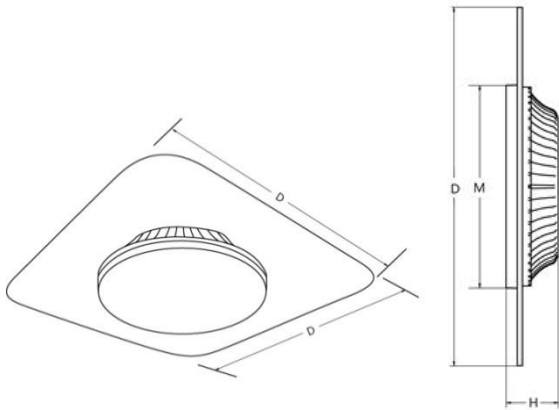

Specifications

Dimension

12W	290x290x42mm
18W	350x350x46mm
24W	390x390x46mm

Power & Lumen Output

12W	1200 lm @ 4000K
18W	1800 lm @ 4000K
24W	2400 lm @ 4000K

Color Temperature

Warm White	3000K ±200K
Natural White	4000K ±250K
Day White	5000K ±300K
Pure White	5700K ±350K

Working Voltage & Current

12W	27±2 V/DC & 350mA
18W	39±2 V/DC & 350mA
24W	27±2 V/DC & 700mA

Net Weight

1.05 – 1.25 Kg

Glow Wire

650 °C (850°C Optional)

Protection

IP20/ IK05

Installation

Pendant/Wall/Stem Mounted

Dimension

	Dimension D inch [mm]	Dimension H inch [mm]	Dimension M inch [mm]
12W	11.3" [290]	1.65" [42]	11.3" [290]
18W	13.8" [350]	1.81" [46]	13.8" [350]
24W	15.4" [390]	1.81" [46]	15.4" [390]