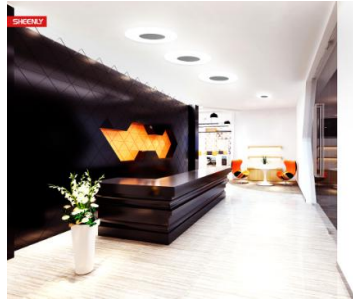

Application

Packing Information

Surface Mounting

Part Number	Pcs./Inner box	Master Carton Size[mm]	Pcs./Master Carton	Pcs./20' Container	Pcs./40' Container
SL-PAN-12W-XW-JS	1	L335*W225**H335	4	3456	6912
SL-PAN-18W-XW-JS	1	L415*W225**H415	4	2400	4800
SL-PAN-24W-XW-JS	1	L465*W225**H465	4	1920	3840
SL-PAN-12W-XW-JS-D	1	L335*W225**H335	4	3456	6912
SL-PAN-18W-XW-JS-D	1	L415*W225**H415	4	2400	4800
SL-PAN-24W-XW-JS-D	1	L465*W225**H465	4	1920	3840
SL-PAN-12W-XW-JS-OC	1	L335*W225**H335	4	3456	6912
SL-PAN-18W-XW-JS-OC	1	L415*W225**H415	4	2400	4800
SL-PAN-24W-XW-JS-OC	1	L465*W225**H465	4	1920	3840

Suspension Rope

Part Number	Pcs./Inner box	Master Carton Size[mm]	Pcs./Master Carton	Pcs./20' Container	Pcs./40' Container
SL-PAN-12W-XW-JS	1	L335*W325**H335	4	2304	4608
SL-PAN-18W-XW-JS	1	L415*W325**H415	4	1600	3200
SL-PAN-24W-XW-JS	1	L465*W325**H465	4	1152	2304
SL-PAN-12W-XW-JS-D	1	L335*W325**H335	4	2304	4608
SL-PAN-18W-XW-JS-D	1	L415*W325**H415	4	1600	3200
SL-PAN-24W-XW-JS-D	1	L465*W325**H465	4	1152	2304
SL-PAN-12W-XW-JS-OC	1	L335*W325**H335	4	2304	4608
SL-PAN-18W-XW-JS-OC	1	L415*W325**H415	4	1600	3200
SL-PAN-24W-XW-JS-OC	1	L465*W325**H465	4	1152	2304

Shanghai Sheenly Lighting Co., Ltd.

Bldg 22, No. 1688 Lianhang Road, Minhang District Shanghai 201112, China

Tel: (+86)-21-6411 3138 Fax: (+86)-21-6411 3862

*All specifications subject to change without notice.

©2009-2017 Sheenly Lighting all rights reserved.