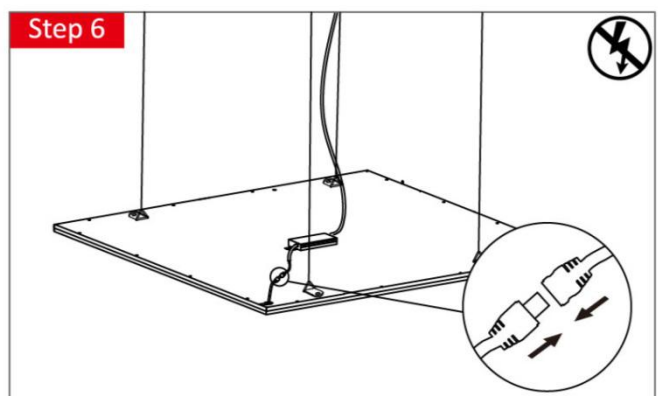

Packing Information

Part Number	Pcs./Inner box	Master Carton Size[mm]	Pcs./Master Carton	Pcs./20' Container	Pcs./40' Container
SL-PAN-40W-xW-EN	2	L685*W220*H745	6	1152	2304
SL-PAN-40W-xW-EL	2	L685*W220*H745	6	1152	2304
SL-PAN-45W-xW-ER	2	L1390*W220*H390	6	1200	2400

Shanghai Sheenly Lighting Co., Ltd.

No. 1688, Lianhang Road, Minhang District Shanghai 201112, China

Tel: (+86)-21-6411 3138 Fax: (+86)-21-6411 3862

*All specifications subject to change without notice.

©2009-2016 Sheenly Lighting all rights reserved.

LED Panel Light - Suspension Rope

☑ Flat Frame Panels