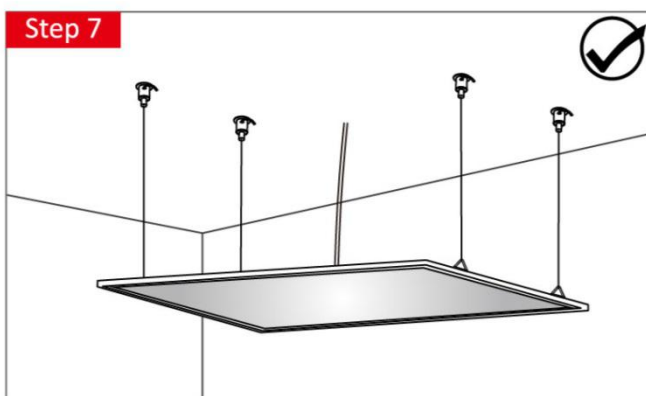

LED Panel Light - Suspension Rope

☑ Flat Frame Panels

LED Panel Light - Box Surface Mounted

☑ 595x595mm Flat Frame Panel

Step 1

Dimension	A(mm)
622×622	482
595×595	451

Step 2

Slide the 2 corners without adhesive tape into the frame