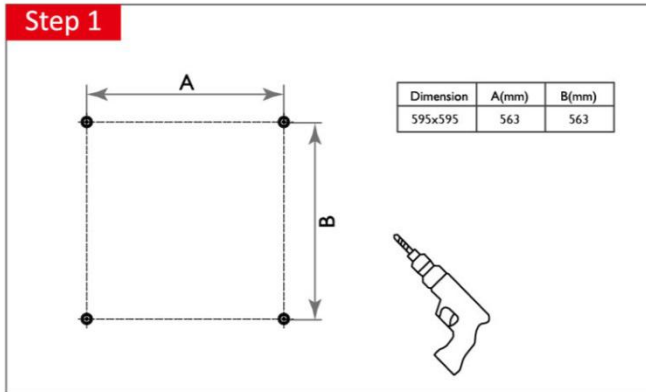

Packing Information

Part Number	Pcs./Inner box	Master Carton Size[mm]	Pcs./Master Carton	Pcs./20' Container	Pcs./40' Container
SL-PAN-40W-xW-EN	2	L685*W220*H745	6	1152	2304
SL-PAN-40W-xW-EL	2	L685*W220*H745	6	1152	2304
SL-PAN-45W-xW-ER	2	L1390*W220*H390	6	1200	2400

Shanghai Sheenly Lighting Co., Ltd.

No. 1688, Lianhang Road, Minhang District Shanghai 201112, China

Tel: (+86)-21-6411 3138 Fax: (+86)-21-6411 3862

*All specifications subject to change without notice.

©2009-2016 Sheenly Lighting all rights reserved.

LED Panel Light - Suspension Rope

☑ Flat Frame Panels