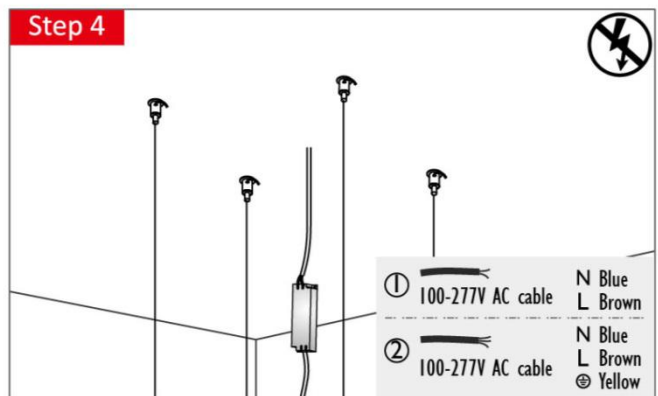

LED Panel Light - Suspension Rope

☑ Flat Frame Panels

LED Panel Light - Box Surface Mounted

☑ 595x595mm Flat Frame Panel

Step 1

Dimension	A(mm)
622×622	482
595×595	451

Step 2

Slide the 2 corners without adhesive tape into the frame