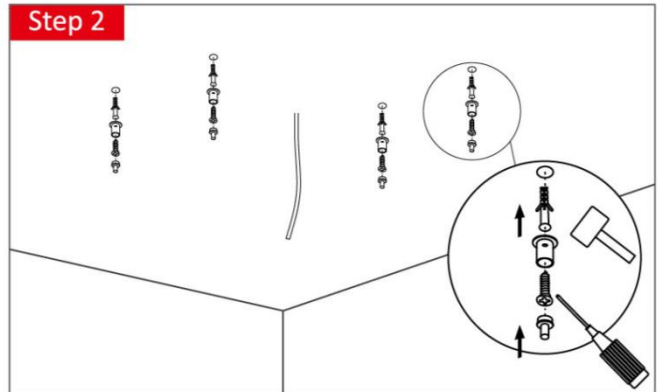

LED Panel Light - Suspension Rope

☑ Flat Frame Panels

LED Panel Light - Box Surface Mounted

☑ 595x595mm Flat Frame Panel

Step 1

Dimension	A(mm)
622×622	482
595×595	451

Step 2

Slide the 2 corners without adhesive tape into the frame