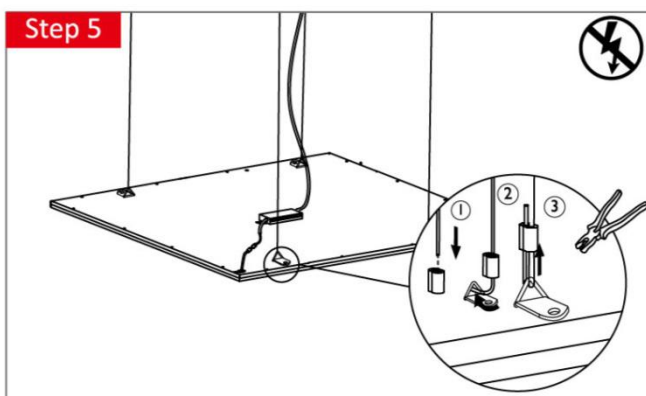

Packing Information

Part Number	Pcs./Inner box	Master Carton Size[mm]	Pcs./Master Carton	Pcs./20' Container	Pcs./40' Container
SL-PAN-40W-xW-EN	2	L685*W220*H745	6	1152	2304
SL-PAN-40W-xW-EL	2	L685*W220*H745	6	1152	2304
SL-PAN-45W-xW-ER	2	L1390*W220*H390	6	1200	2400

Shanghai Sheenly Lighting Co., Ltd.

No. 1688, Lianhang Road, Minhang District Shanghai 201112, China

Tel: (+86)-21-6411 3138 Fax: (+86)-21-6411 3862

*All specifications subject to change without notice.

©2009-2016 Sheenly Lighting all rights reserved.

LED Panel Light - Suspension Rope

☑ Flat Frame Panels