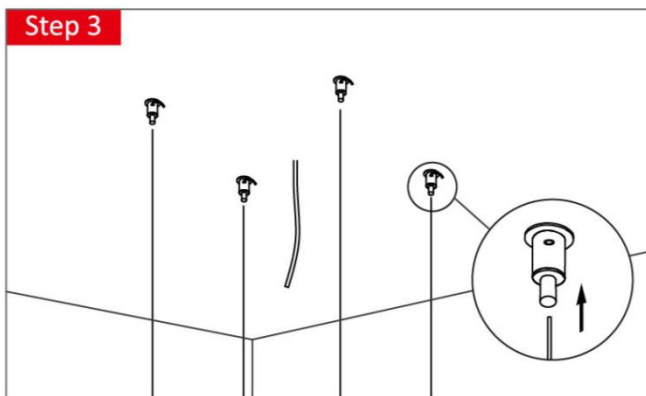

LED Panel Light - Suspension Rope

☑ Flat Frame Panels

LED Panel Light - Box Surface Mounted

☑ 595x595mm Flat Frame Panel

Step 1

Dimension	A(mm)
622×622	482
595×595	451

Step 2

Slide the 2 corners without adhesive tape into the frame