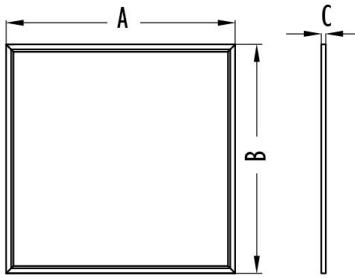

Specifications

Dimension (mm)

600*600 LED Panel	595x595x8.8
620*620 LED Panel	622x622x8.8
300*1200 LED Panel	295x1195x8.8

Power & Lumen Output

40W	3400 lm @ 4000K
45W	3825 lm @ 4000K

Color Temperature

Warm White	3000 ±200K
Natural White	4000 ±250K
Day White	5000 ±300K
Pure White	5700 ±350K

Installation

Pendent/ Clip in
Box Surface
mounted/Recessed

Dimension [mm]

	Dimension A (mm)	Dimension B (mm)	Dimension C (mm)
600*600 LED Panel	595 ±1	595 ±1	8.8 ±0.5
620*620 LED Panel	622 ±1	622 ±1	8.8 ±0.5
300*1200 LED Panel	295 ±1	1195 ±1	8.8 ±0.5