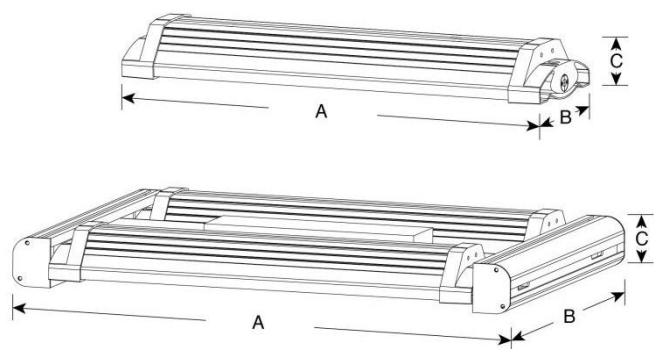

Specifications

Dimension

100W	645*125*56.5 mm
150W	845*125*56.5 mm
200W (Double combination)	740*375*56.5 mm
300W (Double combination)	940*375*56.5 mm

Power & Lumen Output

100W	15000 lm @ 4000K
150W	22500 lm @ 4000K
300W	45000 lm @ 4000K

Wall Mounting

Dimension(mm)

	Dimension A	Dimension B	Dimension C
100W	645 mm	125 mm	56.5 mm
150W	845 mm	125 mm	56.5 mm
200W (Double combination)	740 mm	375 mm	56.5 mm
300W	940 mm	375 mm	56.5 mm

Ordering Information