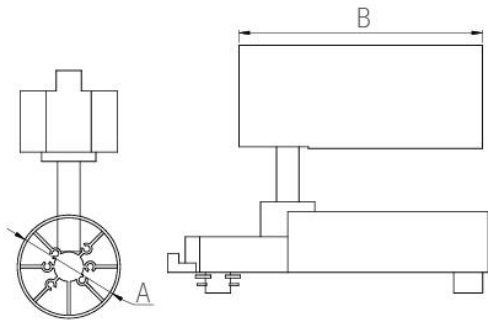

Specifications

Dimension (mm)

12W	Ø55*130
18W	Ø80*145
28W	Ø90*120

Color Temperature

Std.Incandescent White	2700K-3000K
Warm White	3000K-3300K
Natural White	4000K-4300K
Pure White	5700K-6000K

Power & Lumen Output

0.25 Kg – 0.75Kg

IP

IP20

IK

IK05

Installation

3-wires track

Dimension (mm)

TL SERIES	Dimension A [mm]	Dimension B [mm]
12W	55	130
18W	80	145
28W	90	120

Ordering Information

Sheenly	Class	Watt	CCT	Model	Finishing	Options
SL=Sheenly Lighting	DOW=Down Light	12W 18W 28W	SW=2700K WW=3000K NW=4000K PW=5700K	TL	White	/

Part Number	Power	CCT	Lumen Output	Beam	Dimension
SL-DOW-12W-XW-TL	6W	2700K/3000K/4000K/5700K	1140 lm	24°	Ø55*130
SL-DOW-18W-XW-TL	15W	2700K/3000K/4000K/5700K	1710 lm	24°	Ø80*145
SL-DOW-28W-XW-TL	22W	2700K/3000K/4000K/5700K	2660 lm	24°	Ø90*120