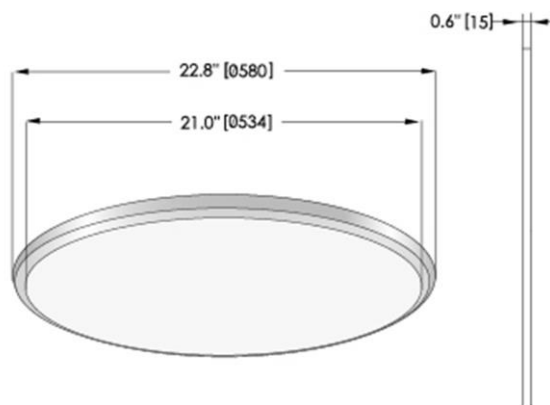

R580 Transparent

Features

- Crystal clear, stylish and Innovative design
- Diameter 580mm
- Uniform light output
- White/Black/Silver finishing available
- Durable with life span over 50,000 hours
- 5 Years Guarantee
- Simple and convenient installation

Dimension	D580*15 mm
Power & Lumen Output	
40W	4000 lm @ 4000K
60W	6000 lm @ 4000K
Color Temperature	
Warm White	3000 ±200K
Natural White	4000 ±250K
Pure White	5700 ±350K
Color Rendering Index	>80
Rated Life (L70)	50,000 Hours
Housing	Aluminum
Beam Spread	Transparent
Operating Temperature	-20°C to +45°C (Amb.)
Input Voltage	200-240V/AC
Power Factor	>0.95
Working Voltage	
40W	25 V/DC
60W	38 V/DC
Working Current	
40W	1050mA
60W	1400mA
Net Weight	3.15 Kg
Glow Wire	650 °C (850°C Optional)
IP	IP40
IK	IK05
Installation	Suspension

Dimension and Illumination Diagram

Inch [mm]

Ordering Information

Sheenly	Class	Watt	CCT	Model	Finishing	Options
SL=Sheenly Lighting	PAN=Panel	40W 60W	WW=3000 ±200K NW=4000 ±250K PW=5700 ±350K	R60	BK=Black WH=White	UD=Up/Down Lighting TP=Transparent

*Standard finishing comes in White, for other finishing color please specify when place the order.

Part Number	Power	CCT	Lumen Output	Beam	Dimension
SL-PAN-40W-WW-R60-UD-TP	40W	3000K/4000K/5700K	4000	transparent	D580*15 mm
SL-PAN-40W-NW-R60-UD-TP	40W	3000K/4000K/5700K	4000	transparent	D580*15 mm
SL-PAN-40W-PW-R60-UD-TP	40W	3000K/4000K/5700K	4000	transparent	D580*15 mm
SL-PAN-60W-WW-R60-UD-TP	60W	3000K/4000K/5700K	6000	transparent	D580*15 mm
SL-PAN-60W-NW-R60-UD-TP	60W	3000K/4000K/5700K	6000	transparent	D580*15 mm
SL-PAN-60W-PW-R60-UD-TP	60W	3000K/4000K/5700K	6000	transparent	D580*15 mm