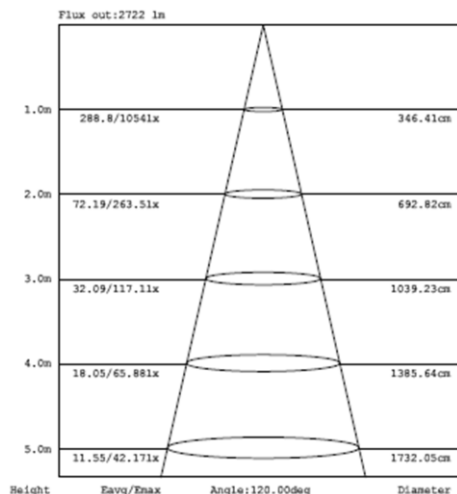

Dimension	D580*15 mm
Power & Lumen Output	
40W	4000 lm @ 4000K
60W	6000 lm @ 4000K
Color Temperature	
Warm White	3000 ±200K
Natural White	4000 ±250K
Pure White	5700 ±350K
Color Rendering Index	>80
Rated Life (L70)	50,000 Hours
Housing	Aluminum
Beam Spread	Transparent
Operating Temperature	-20°C to +45°C (Amb.)
Input Voltage	200-240V/AC
Power Factor	>0.95
Working Voltage	
40W	25 V/DC
60W	38 V/DC
Working Current	
40W	1050mA
60W	1400mA
Net Weight	3.15 Kg
Glow Wire	650 °C (850°C Optional)
IP	IP40
IK	IK05
Installation	Suspension

Dimension and Illumination Diagram

Inch [mm]

Ordering Information

Sheenly	Class	Watt	CCT	Model	Finishing	Options
SL=Sheenly Lighting	PAN=Panel	40W 60W	WW=3000 ±200K NW=4000 ±250K PW=5700 ±350K	R60	BK=Black WH=White	UD=Up/Down Lighting TP=Transparent