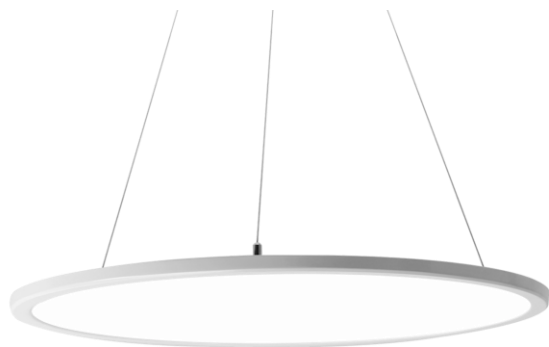

R580 Transparent

Features

- Crystal clear, stylish and Innovative design
- Diameter 580mm
- Uniform light output
- White/Black/Silver finishing available
- Durable with life span over 50,000 hours
- 5 Years Guarantee
- Simple and convenient installation

Applications

Meets the general and decoration lighting environment such as:

- Offices
- Restaurants
- Hotels
- Shops
- Schools and Hospitals
- Hallway & lobbies
- Meeting Rooms

Sheenly LED Round Panel Light

Sheenly transparent LED Round Panel Light adopts qualified super bright LED as light source, which is stable, long life and no UV & IR emission. The anodized aluminum frame is stylish and fashionable with everlasting color. It is powered by low voltage constant current driver, which is safety, energy saving and long life.

Dimension	D580*15 mm
Power & Lumen Output	
40W	4000 lm @ 4000K
60W	6000 lm @ 4000K
Color Temperature	
Warm White	3000 ±200K
Natural White	4000 ±250K
Pure White	5700 ±350K
Color Rendering Index	>80
Rated Life (L70)	50,000 Hours
Housing	Aluminum
Beam Spread	Transparent
Operating Temperature	-20°C to +45°C (Amb.)
Input Voltage	200-240V/AC
Power Factor	>0.95
Working Voltage	
40W	25 V/DC
60W	38 V/DC
Working Current	
40W	1050mA
60W	1400mA
Net Weight	3.15 Kg
Glow Wire	650 °C (850°C Optional)
IP	IP40
IK	IK05
Installation	Suspension