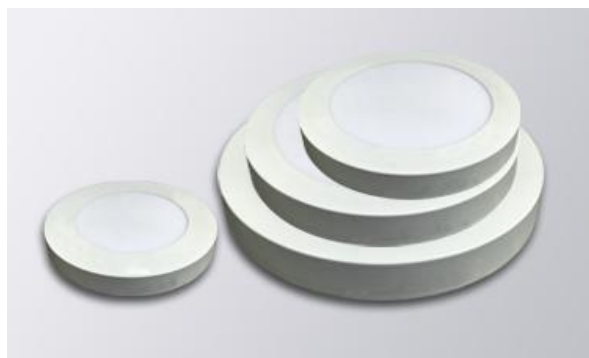

LED Ceiling Light

S4/S6/S8/S30

Features

- The highest PFC driver can be up to 0.99
- CRI>80, Erp compatible
- Ultra slim design
- Dimmable compatible with Dali
- Lighting sensors and Motion sensors are optional
- 5 years guarantee

Applications

Meets the general and decoration lighting environment such as:

- Offices
- Restaurants
- Hotels
- Shops
- School and Hospital
- Workshop
- Meeting Rooms