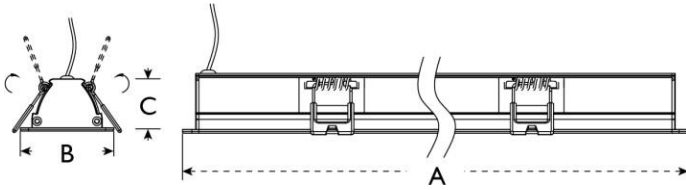

IK05

Installation

Clip in

Dimension

	Dimension A	Dimension B	Dimension C
	[mm]	[mm]	[mm]
26W	1150	57	32
35W	1450	57	32

Ordering Information

Sheenly	Class	Watt	CCT	Model
SL=Sheenly Lighting	XLN=Linear Light	26W 35W	WW =3000 ±200K NW =4000 ±250K PW =5000 ±350K	R4 R5