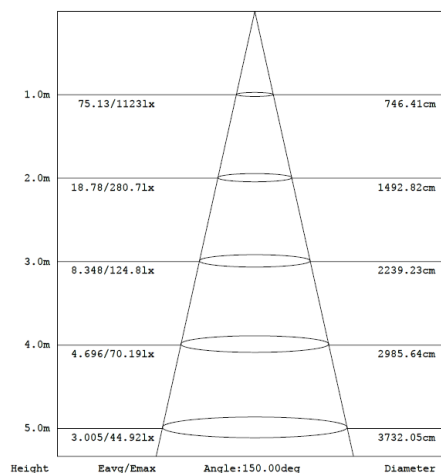

Dimension and Illumination Diagram

Ordering Information

Sheenly	Class	Watt	CCT	Model	Finishing	Options
SL=Sheenly Lighting	PAN=Panel	26W 36W	WW=3000 ±200K NW=4000 ±250K DW=5000 ±300K PW=6000 ±350K	LY	SI=Silver	

Part Number	Power	CCT	Lumen Output	Beam	Dimension
SL-PAN-26W-WW-LY	26W	WW=3000 ±200K NW=4000 ±250K DW=5000 ±300K PW=6000 ±350K	2600	Up/Down	D380*90 mm
SL-PAN-26W-NW-LY	26W		2600	Up/Down	D380*90 mm
SL-PAN-26W-DW-LY	26W		2600	Up/Down	D380*90 mm
SL-PAN-26W-PW-LY	26W		2600	Up/Down	D380*90 mm
SL-PAN-36W-WW-LY	36W		3600	Up/Down	D380*90 mm
SL-PAN-36W-NW-LY	36W		3600	Up/Down	D380*90 mm
SL-PAN-36W-DW-LY	36W		3600	Up/Down	D380*90 mm
SL-PAN-36W-PW-LY	36W		3600	Up/Down	D380*90 mm