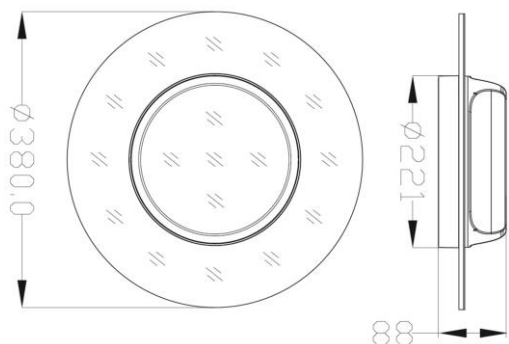

Specifications

Dimension	D380*90 mm
Power & Lumen Output	
26W	2600 lm @ 4000K
36W	3600 lm @ 4000K
Color Temperature	
Warm White	3000K ±200K
Natural White	4000K ±250K
Daylight White	5000K ±300K
Pure White	5700K ±350K
Color Rendering Index	>80
Rated Life (L70)	50,000 Hours
Housing	Aluminum
Optics	Opal/Micro Prismatic
Beam Spread	Up/Down
Operating Temperature	-20°C to +60°C (Amb.)
Input Voltage	200-240V/AC
Power Factor	>0.95
Working Voltage	
26W	26±2 V/DC
36W	46±3 V/DC
Working Current	700 mA
Net Weight	2.5 Kg
Glow Wire	650 °C (850°C Optional)
IP	IP20
IK	IK05
Installation	Pendant Mounted

Dimension and Illumination Diagram

Ordering Information

Sheenly	Class	Watt	CCT	Model	Finishing	Options
SL=Sheenly Lighting	PAN=Panel	26W 36W	WW=3000 ±200K NW=4000 ±250K DW=5000 ±300K PW=6000 ±350K	LY	SI=Silver	

Part Number	Power	CCT	Lumen Output	Beam	Dimension
SL-PAN-26W-WW-LY	26W	WW=3000 ±200K NW=4000 ±250K DW=5000 ±300K PW=6000 ±350K	2600	Up/Down	D380*90 mm
SL-PAN-26W-NW-LY	26W		2600	Up/Down	D380*90 mm
SL-PAN-26W-DW-LY	26W		2600	Up/Down	D380*90 mm
SL-PAN-26W-PW-LY	26W		2600	Up/Down	D380*90 mm
SL-PAN-36W-WW-LY	36W		3600	Up/Down	D380*90 mm
SL-PAN-36W-NW-LY	36W		3600	Up/Down	D380*90 mm
SL-PAN-36W-DW-LY	36W		3600	Up/Down	D380*90 mm
SL-PAN-36W-PW-LY	36W		3600	Up/Down	D380*90 mm