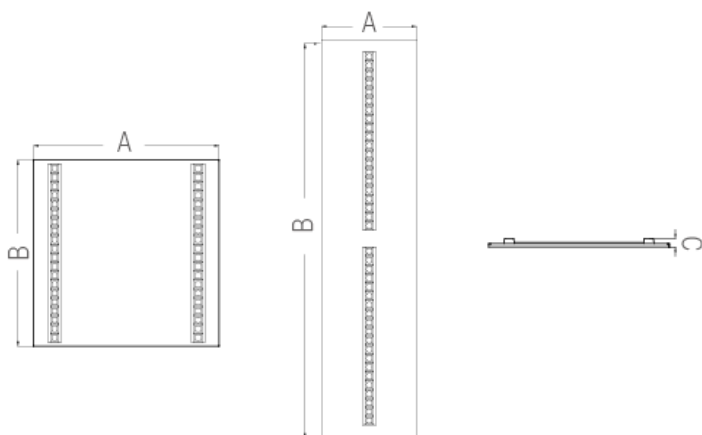

	Dimension A (mm)	Dimension B (mm)	Dimension C (mm)
EGS	595±1	595±1	30±1
GGS	622±1	622±1	30±1
EGR	295±1	1195±1	30±1

Ordering Information

Sheenly	Class	Watt	CCT	Model	Finishing	Options
SL=Sheenly Lighting	TRO=Troffer	30W	WW=3000 ±200K NW=4000 ±250K PW=5700 ±350K	EGS GGS EGR	WH=White SI=Silver	