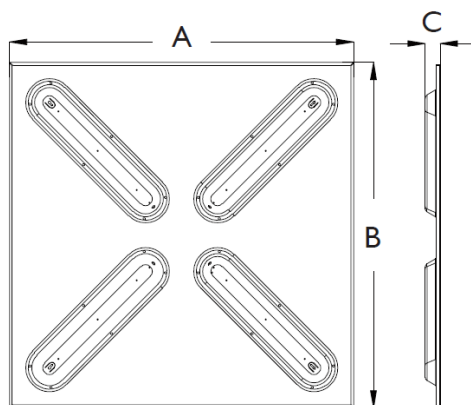

Applications

Meets the general and decoration lighting environment such as:

- Office
- Restaurant
- Hotel & Shops
- School&Hospital
- Hallway&Lobbies
- Meeting Room

Specifications

Dimension (mm)	
EX	595 x 595 x 10
GX	622 x 622 x 10
Power & Lumen Output	
40W	5000 lm @ 4000K
Color Temperature	
BW	3000K -6000K
Color Rendering Index	>80
Rated Life (L80)	50,000 Hours
Housing	Aluminum
Optics	Opal
Beam Spread	120°
Operating Temperature	-20°C to +45°C (Amb.)
Input Voltage	220-240V/AC
Power Factor	>0.95
Flatness	<1.5mm
Working Voltage & Current	
40W	33±3V/DC &1000mA
Net Weight (Includes Driver)	3.75-4.00 kg
Glow Wire	650 °C (850°C optional)
IP	IP40(Room Side)
IK	IK05
Installation	Recessed/Box Surface Mounted/Pendant/Clip in

Dimension [mm]

	Dimension A (mm)	Dimension B (mm)	Dimension C (mm)
EX	[595]23.4"	[595]23.4"	[10]0.39"
GX	[622]24.5"	[622]24.5"	[10]0.39"

Ordering Information

Sheenly	Class	Watt	CCT	Model	Finishing	Options
SL=Sheenly Lighting	TRO=Troffer	40W	BW=3000K -6000K	EX GX	WH=White SI=Silver	

*Standard finishing comes in White, for other finishing color please specify when place the order.

	Part Number	Power	CCT	Lumen Output	Beam	Dimension [mm]
595*595 LED Panel	SL-TRO-40W-BW-EX	40W	3000K-6000K	5000	120°	595 x595 x10
622*622 LED Panel	SL-TRO-40W-BW-GX	40W		5000	120°	622 x622 x10