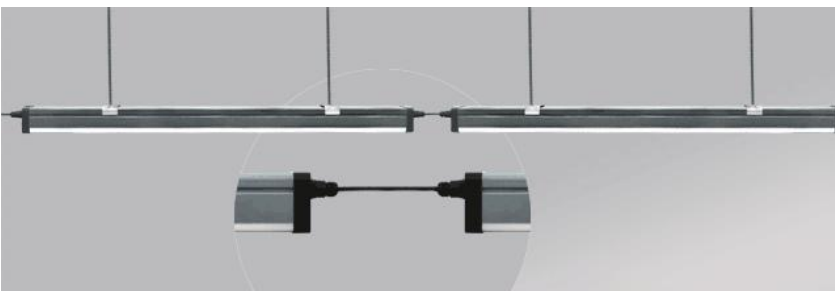

Ordering Information

Sheenly	Class	Watt	CCT	Model	Finishing	Options
SL=Sheenly Lighting	TRL= Tripo	30W	WW=3000 ±200K	A4		LK= Linkable
		40W	NW=4000 ±250K	A5		
		50W	PW=5700 ±350K			

Part Number	Power	CCT	Lumen Output	Beam	Dimension
SL-TRL-30W-XW-A4-LK	30W	3000K 4000K 5700K	3300	120°	1150x 60 x 76 mm
SL-TRL-40W-XW-A4-LK	40W		4400	120°	1150x 60 x 76 mm
SL-TRL-40W-XW-A5-LK	40W		4400	120°	1450x 60 x 76 mm
SL-TRL-50W-XW-A5-LK	50W		5500	120°	1450x 60 x 76 mm

*XW: WW 3000K/NW 4000K/PW 5700K

Accessory

Accessories:
Steel Cables, Screws, and accessories

Shanghai Sheenly Lighting Co., Ltd.

No. 2755 SanLu Road, Minhang District Shanghai 201112, China

Tel: (+86)-21-6411 3138 Fax: (+86)-21-6411 3862

*All specifications subject to change without notice.

©2009-2017 Sheenly Lighting all rights reserved.