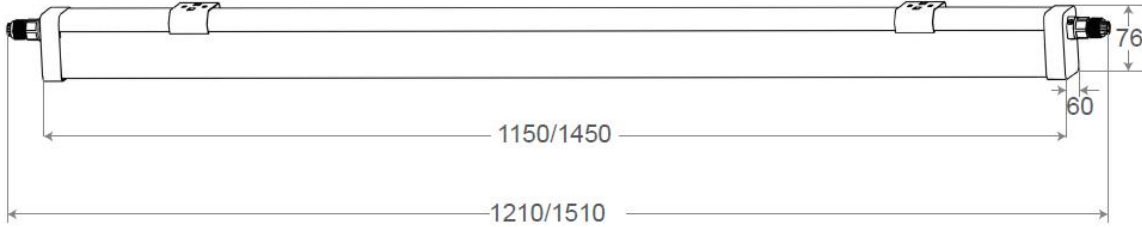

The whole structure well ensures IP65 waterproof and 5 years guarantee.

Specifications

Dimension

30W	1150 x 60 x 76 mm
40W	1150 x 60 x 76 mm
	1450 x 60 x 76 mm
50W	1450 x 60 x 76 mm

Power & Lumen Output

30W	3300 lm @ 4000K
40W	4400 lm @ 4000K
50W	5500 lm @ 4000K

Pendant Mounted

Installation

Wall Mounted

Dimension (mm)

Distribution Diagram

30W 120°

40W 120°

Ordering Information

Sheenly	Class	Watt	CCT	Model	Finishing	Options
SL=Sheenly Lighting	TRL= Tripo	30W	WW=3000 ±200K	A4		LK= Linkable
		40W	NW=4000 ±250K	A5		
		50W	PW=5700 ±350K			

Part Number	Power	CCT	Lumen Output	Beam	Dimension
SL-TRL-30W-XW-A4-LK	30W	3000K 4000K 5700K	3300	120°	1150x 60 x 76 mm
SL-TRL-40W-XW-A4-LK	40W		4400	120°	1150x 60 x 76 mm
SL-TRL-40W-XW-A5-LK	40W		4400	120°	1450x 60 x 76 mm
SL-TRL-50W-XW-A5-LK	50W		5500	120°	1450x 60 x 76 mm