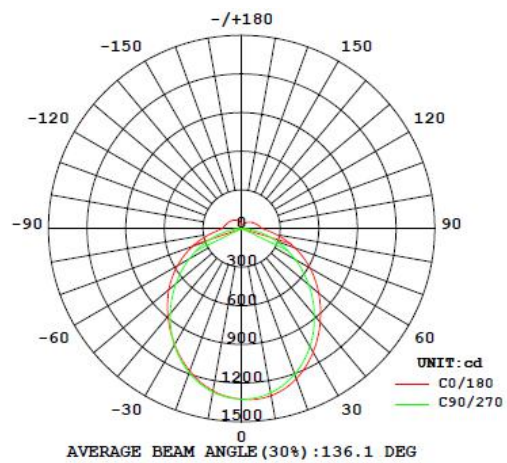

The whole structure well ensures IP65 waterproof and 5 years guarantee.

Specifications

Dimension

30W	1150 x 60 x 76 mm
40W	1150 x 60 x 76 mm
	1450 x 60 x 76 mm
50W	1450 x 60 x 76 mm

Power & Lumen Output

30W	3300 lm @ 4000K
40W	4400 lm @ 4000K
50W	5500 lm @ 4000K

Pendant Mounted

Installation

Wall Mounted

Dimension (mm)

Distribution Diagram

30W 120°

40W 120°

Ordering Information

Sheenly	Class	Watt	CCT	Model	Finishing	Options
SL=Sheenly Lighting	TRL= Tripo	30W	WW=3000 ±200K	A4		LK= Linkable
		40W	NW=4000 ±250K	A5		
		50W	PW=5700 ±350K			

Part Number	Power	CCT	Lumen Output	Beam	Dimension
SL-TRL-30W-XW-A4-LK	30W	3000K 4000K 5700K	3300	120°	1150x 60 x 76 mm
SL-TRL-40W-XW-A4-LK	40W		4400	120°	1150x 60 x 76 mm
SL-TRL-40W-XW-A5-LK	40W		4400	120°	1450x 60 x 76 mm
SL-TRL-50W-XW-A5-LK	50W		5500	120°	1450x 60 x 76 mm