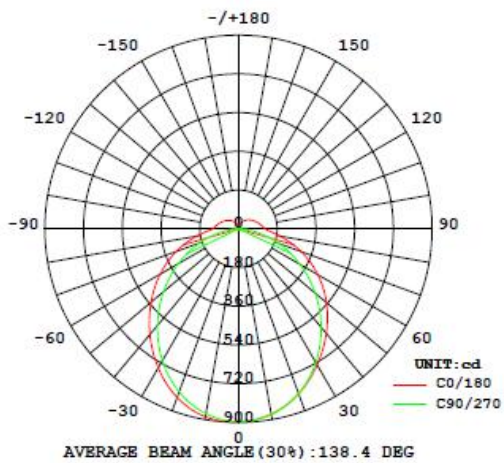

The whole structure well ensures IP65 waterproof and 5 years guarantee.

Specifications

Dimension

30W	1150 x 60 x 76 mm
40W	1150 x 60 x 76 mm
	1450 x 60 x 76 mm
50W	1450 x 60 x 76 mm

Power & Lumen Output

30W	3300 lm @ 4000K
40W	4400 lm @ 4000K
50W	5500 lm @ 4000K

Pendant Mounted

Installation

Wall Mounted

Dimension (mm)

Distribution Diagram

30W 120°

40W 120°

Ordering Information

Sheenly	Class	Watt	CCT	Model	Finishing	Options
SL=Sheenly Lighting	TRL= Tripo	30W	WW=3000 ±200K	A4		LK= Linkable
		40W	NW=4000 ±250K	A5		
		50W	PW=5700 ±350K			

Part Number	Power	CCT	Lumen Output	Beam	Dimension
SL-TRL-30W-XW-A4-LK	30W	3000K 4000K 5700K	3300	120°	1150x 60 x 76 mm
SL-TRL-40W-XW-A4-LK	40W		4400	120°	1150x 60 x 76 mm
SL-TRL-40W-XW-A5-LK	40W		4400	120°	1450x 60 x 76 mm
SL-TRL-50W-XW-A5-LK	50W		5500	120°	1450x 60 x 76 mm