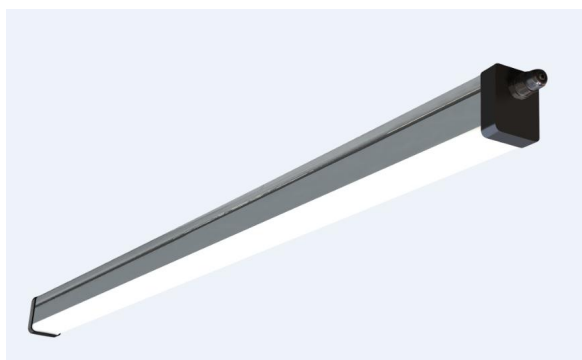

Tripo Linkable

Features

- Up to 110 lm/watt
- Modern, stylish, excellent surface treatment
- Water proof, Dust proof, Corrosion proof
- Super-fast installation, suspended or surface mounted
- Low operating temperature, makes it extremely versatile under different easy/hard operating conditions
- Light weight
- Type of connection is linkable
- 5 Years Guarantee

Applications

- Parking lot
- Warehouse
- Tunnel
- Basement
- Industrial Lighting

LED Weather-proof Light Tripo Linkable

LED Weather-proof Light Tripo Linkable is Sheenly' s new design for industrial lighting. It adopts auto human being detection for light on/off, light goes on when someone passes, light goes off to 10% brightness when no one. High wide detection range within 15 meters.

The whole structure well ensures IP65 waterproof and 5 years guarantee.

Specifications

Dimension

30W	1150 x 60 x 76 mm
40W	1150 x 60 x 76 mm
	1450 x 60 x 76 mm
50W	1450 x 60 x 76 mm

Power & Lumen Output

30W	3300 lm @ 4000K
40W	4400 lm @ 4000K
50W	5500 lm @ 4000K