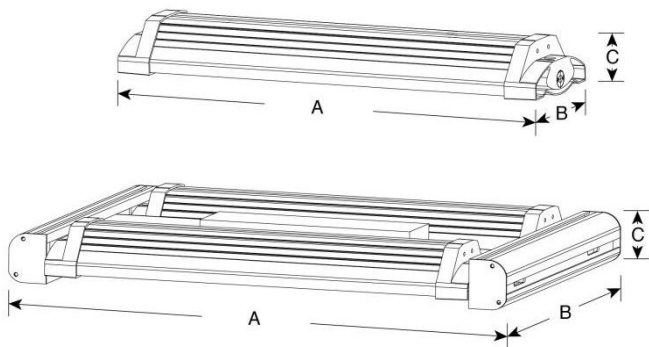

IP

IP54

IK

IK10

Installation

Pendent

Wall Mounting

Dimension(mm)

	Dimension A	Dimension B	Dimension C
100W	645 mm	125 mm	56.5 mm
150W	845 mm	125 mm	56.5 mm
200W	1245 mm	125 mm	56.5 mm
200W (Double combination)	740 mm	375 mm	56.5 mm
300W	940 mm	375 mm	56.5 mm
400W	1340 mm	375 mm	56.5 mm