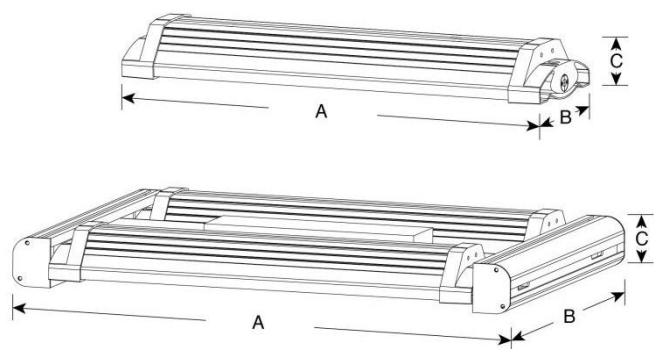

IP

IP54

IK

IK10

Installation

Pendent

Wall Mounting

Dimension(mm)

	Dimension A	Dimension B	Dimension C
100W	645 mm	125 mm	56.5 mm
150W	845 mm	125 mm	56.5 mm
200W	1245 mm	125 mm	56.5 mm
200W (Double combination)	740 mm	375 mm	56.5 mm
300W	940 mm	375 mm	56.5 mm
400W	1340 mm	375 mm	56.5 mm