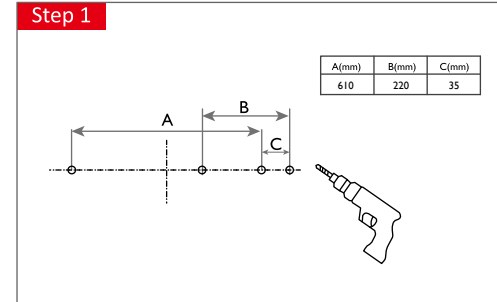

# Installation Manual

EMEA (Europe, the Middle East and Africa) & Asia

☑ 1195 × 198 × 15mm

☑ 1195 × 295 × 15mm

- ⚠ Incorrect installation may result in power burned or a risk of a fire.
- ⚡ Ensure the main electrical supply is switched off before installing or maintenance.