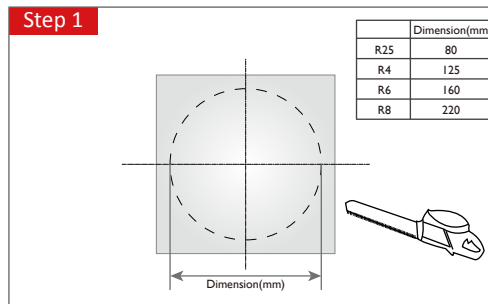

Commercial Lighting

LED Round Panel Light Slim Down Light

Installation Manual

EMEA (Europe, the Middle East and Africa) & Asia

☑ R25 ☑ R4 ☑ R6 ☑ R8

- ⚠ Incorrect installation may result in power burned or a risk of a fire.
- ⚡ Ensure the main electrical supply is switched off before installing or maintenance.