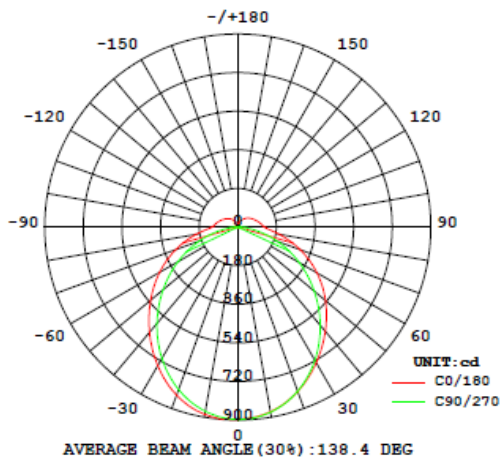

Distribution Diagram

Ordering Information

Sheenly	Class	Watt	CCT	Model	Finishing	Options
SL=Sheenly Lighting	TRL=Tripo	20W	WW=3000 ±200K	U2		
		30W	NW=4000 ±250K	U4		
		40W	DW=5000 ±300K	U5		
		50W	PW=5700 ±350K