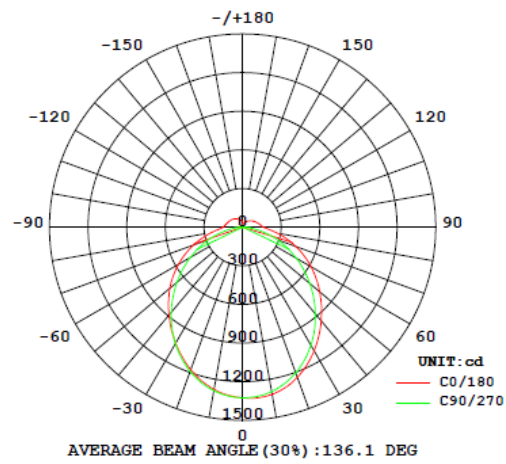

Distribution Diagram

Ordering Information

Sheenly	Class	Watt	CCT	Model	Finishing	Options
SL=Sheenly Lighting	TRL=Tripo	20W	WW=3000 ±200K	U2		
		30W	NW=4000 ±250K	U4		
		40W	DW=5000 ±300K	U5		
		50W	PW=5700 ±350K