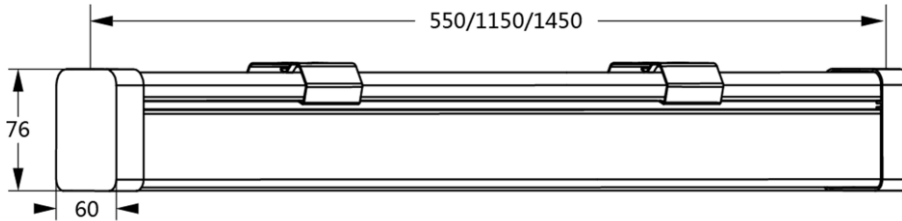

Dimension (mm)