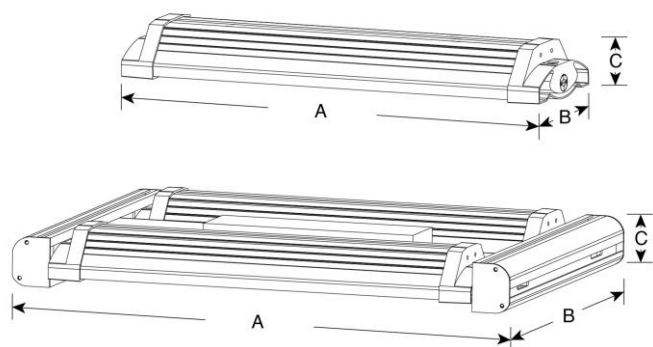

Installation

Pendent

Wall Mounting

Stem Mounting

Dimension(mm)

	Dimension A	Dimension B	Dimension C
100W	645 mm	125 mm	56.5 mm
150W	845 mm	125 mm	56.5 mm
200W (Double combination)	740 mm	375 mm	65.5 mm
300W (Double combination)	940 mm	375 mm	65.5 mm