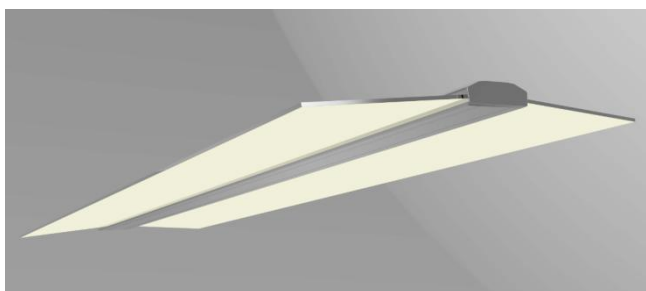

## Glider

## LED Transparent Pendant Light

Sheenly new Transparent Series Pendant Light Glider is design for offices lighting. As transparent and frameless, it is perfectly suitable for classic workplace environment and the creative communication zone where ambient light is required.

### Features

- 150lm/W
- Attractive, ultra-thin, modern and unique photometric design
- Visually appealing light with minimal glare
- 2 different lengths to suit applications

#### Dimension ([mm])

30W	1250*350*35
40W	1550*350*35