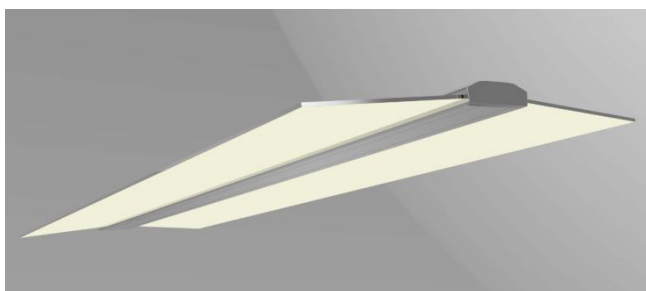

## Glider

## LED Transparent Pendant Light

Sheenly new Transparent Series Pendant Light Glider is design for offices lighting. As transparent and frameless, it is perfectly suitable for classic workplace environment and the creative communication zone where ambient light is required.

### Features

- 125lm/W
- Attractive, ultra-thin, modern and unique photometric design
- Visually appealing light with minimal glare
- 2 different lengths to suit applications

#### Dimension ([mm])

30W	1250*350*35
40W	1550*350*35