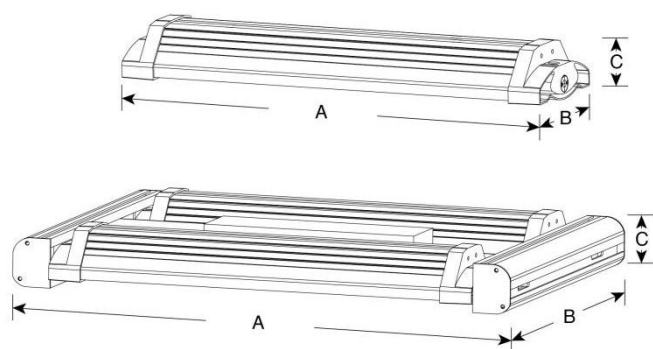

IP

IP54

IK

IK10

Installation

Pendent

Wall Mounting

Dimension(mm)

	Dimension A	Dimension B	Dimension C
100W	645 mm	125 mm	56.5 mm
150W	845 mm	125 mm	56.5 mm
200W	1245 mm	125 mm	56.5 mm
200W (Double combination)	740 mm	375 mm	56.5 mm
300W	940 mm	375 mm	56.5 mm
400W	1340 mm	375 mm	56.5 mm