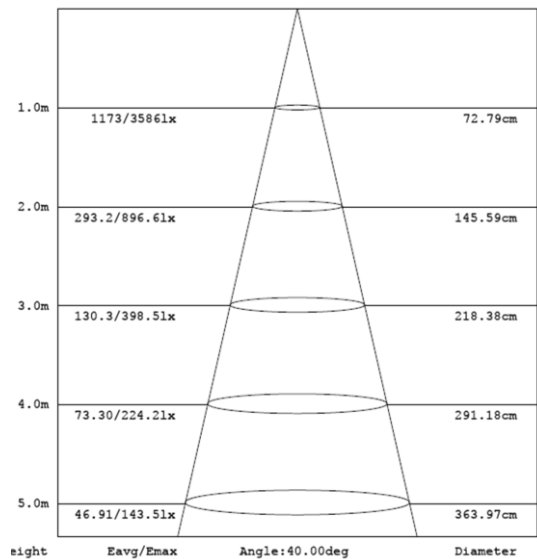

Installation

Clip in

REV 1.6

08/04/2017

Dimension and Illumination Diagram (mm)

2.5"/2.5"R

4"/6"

Model	A	B	C
C4	Φ160	Φ150	70
C6	Φ200	Φ190	100