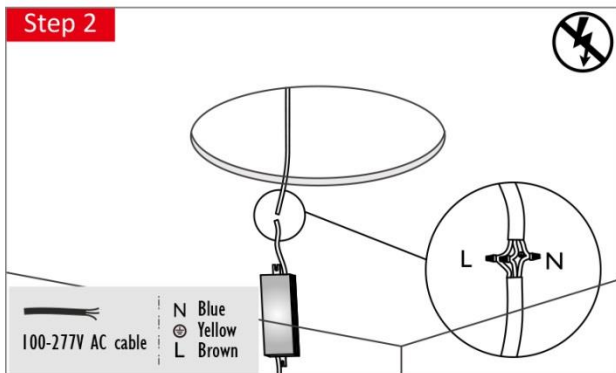

Classic Downlight - Clip in

Available Type

- C25
- C4
- C25G Single
- CG Single
- C25R
- C6
- C25G Double
- CG Double

Step 1

Step 2

Step 3

Step 4

Step 5