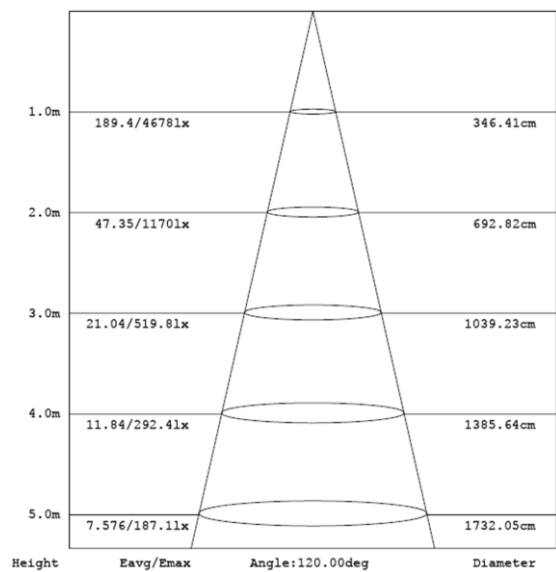

Installation

Clip in

REV 1.6

08/04/2017

Dimension and Illumination Diagram (mm)

2.5"/2.5"R

4"/6"

Model	A	B	C
C4	Φ160	Φ150	70
C6	Φ200	Φ190	100