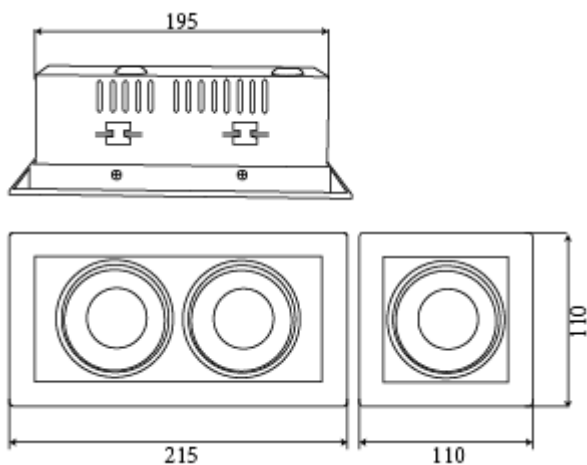

2.5" Single/ Double Gird