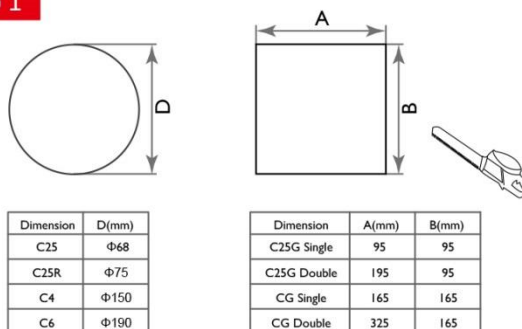

Classic Downlight - Clip in

Available Type

- ☒ C25
- ☒ C4
- ☒ C25G Single
- ☒ CG Single
- ☒ C25R
- ☒ C6
- ☒ C25G Double
- ☒ CG Double

Step 1