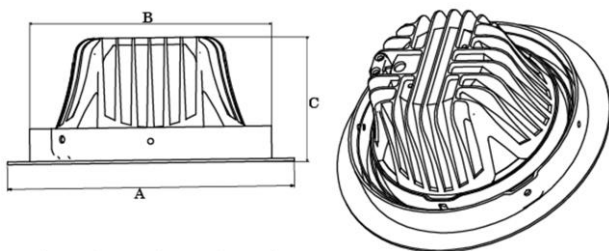

Installation

Clip in

REV 1.6

08/04/2017

Dimension and Illumination Diagram (mm)

2.5"/2.5"R

4"/6"

Model	A	B	C
C4	Φ160	Φ150	70
C6	Φ200	Φ190	100