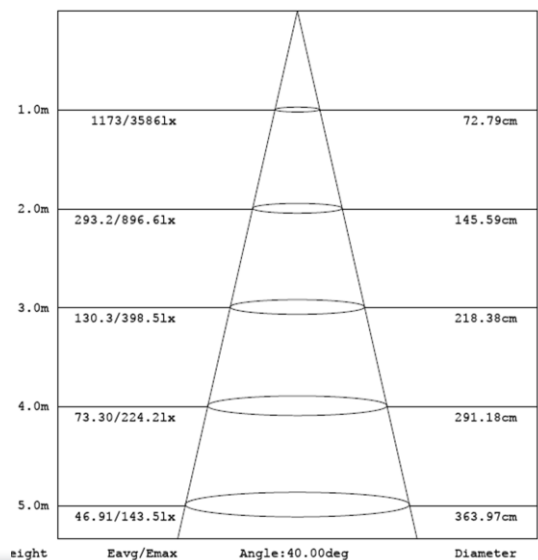

2.5" Single/ Double Gird