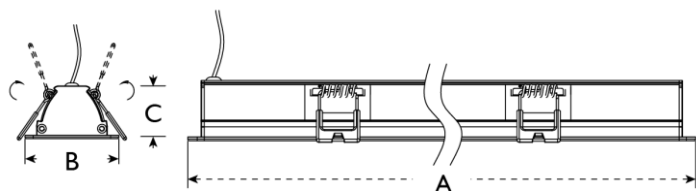

IK05

Installation

Clip in

Dimension

	Dimension A [mm]	Dimension B [mm]	Dimension C [mm]
26W	1150	57	35
35W	1450	57	35

Ordering Information

Sheenly	Class	Watt	CCT	Model
SL=Sheenly Lighting	XLN=Linear Light	26W 35W	WW=3000 ±200K NW=4000 ±250K DW=5000 ±300K	R4 R5