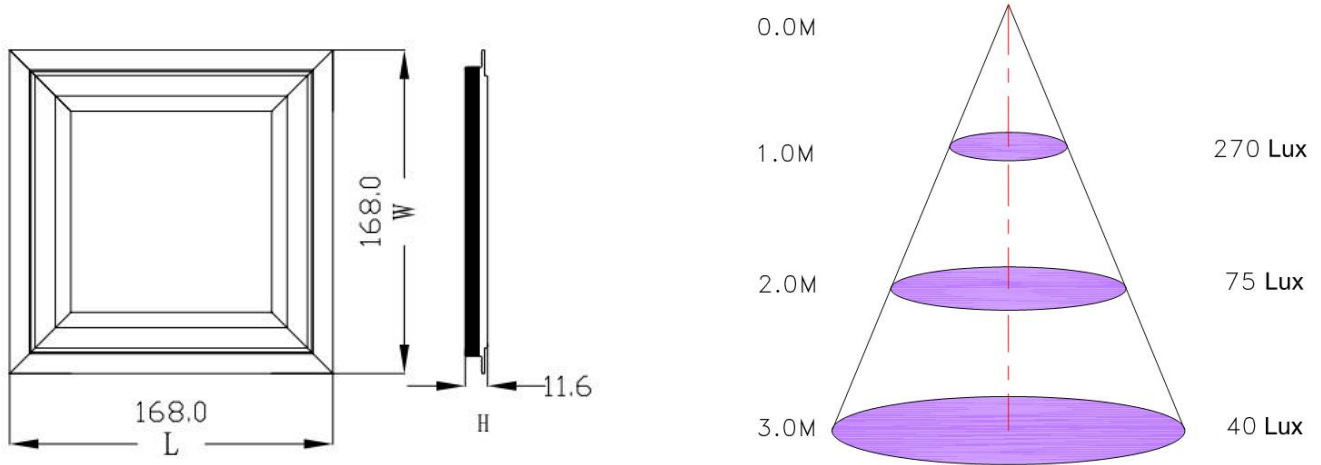

Specifications

Dimension	168*168*11.6 mm
Lumen Output	
Warm white	560 lm
Pure white	730 lm
Equivalent Source Power	100 W incandescent lamp
Consumption	
Warm White	12 Watts
Pure White	12 Watts
Efficacy	
Warm White	46 (lm/w)
Pure White	60 (lm/w)
Color Temperature	
Warm White	3000-3300K
Pure White	5700-6000K
Color Rendering Index (CRI)	
Warm White	80
Pure White	80
Rated Life	Over 50,000 Hours
Housing	Anodized Aluminum
Beam Spread	
Warm White	120°
Pure White	120°
Operating Temperature	-40°C to +40°C (Amb.)
Input Voltage	100-240V/AC
Working Voltage	22.5 V/DC
Net Weight	540 g

Dimension and Illuminance Diagram

Cautions

- Indoor use only
- Do not open - no user serviceable parts inside

Ordering Information

Part Number	Dimension (mm)	LED Quantity	Color Temperature (K)	Protection	Voltage (V)	Lumen Output (lm)	Beam Spread	Power Consumption (Watt)
SL-PAN-12W-WW-SS	168*168*11.6	144	3000-3300 (WW)	IP20	100-240	560	120°	12
SL-PAN-12W-PW-SS	168*168*11.6	144	5700-6000 (PW)	IP20	100-240	730	120°	12